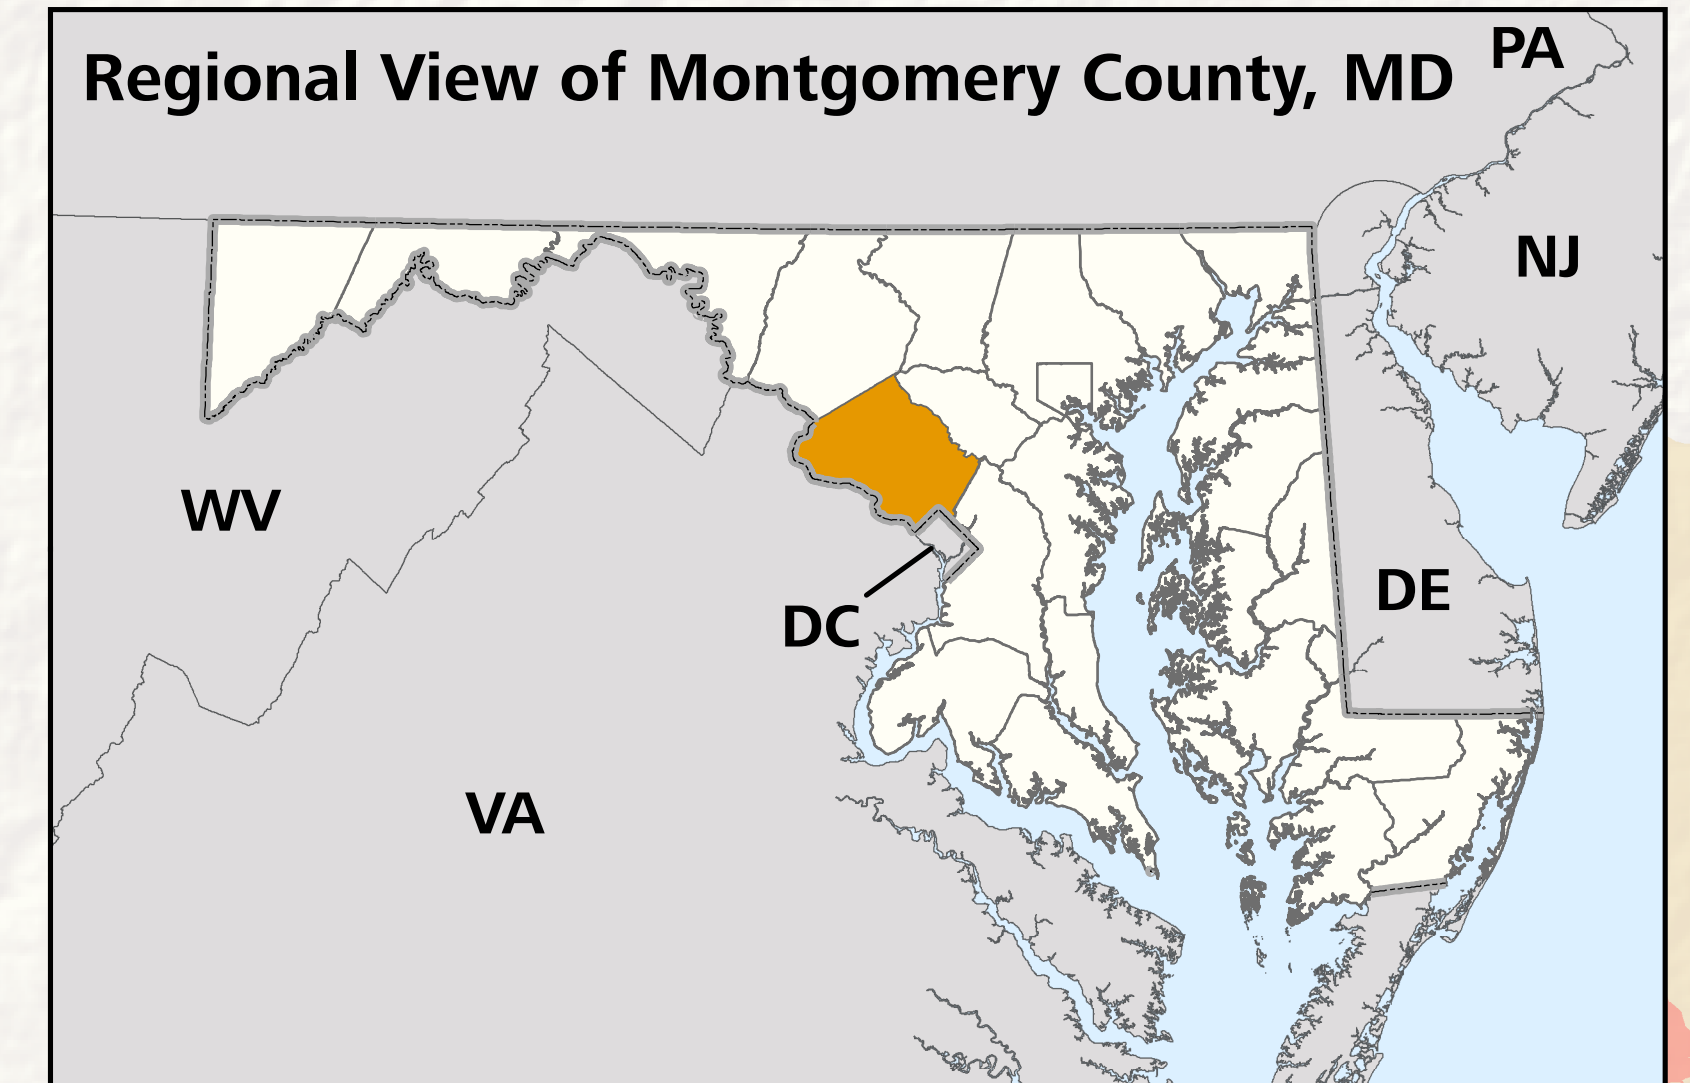

Recommended Changes to PlanMaryland Designated Places - Montgomery County, MD

Initial State Designations:

- GrowthPrint
- Established Communities

Recommended Changes to:

- GrowthPrint
- Established Communities

- Corridor Cities Transitway
- Purple Line Transitway

Roads

- Freeways
- Primary Roads
- Secondary Roads