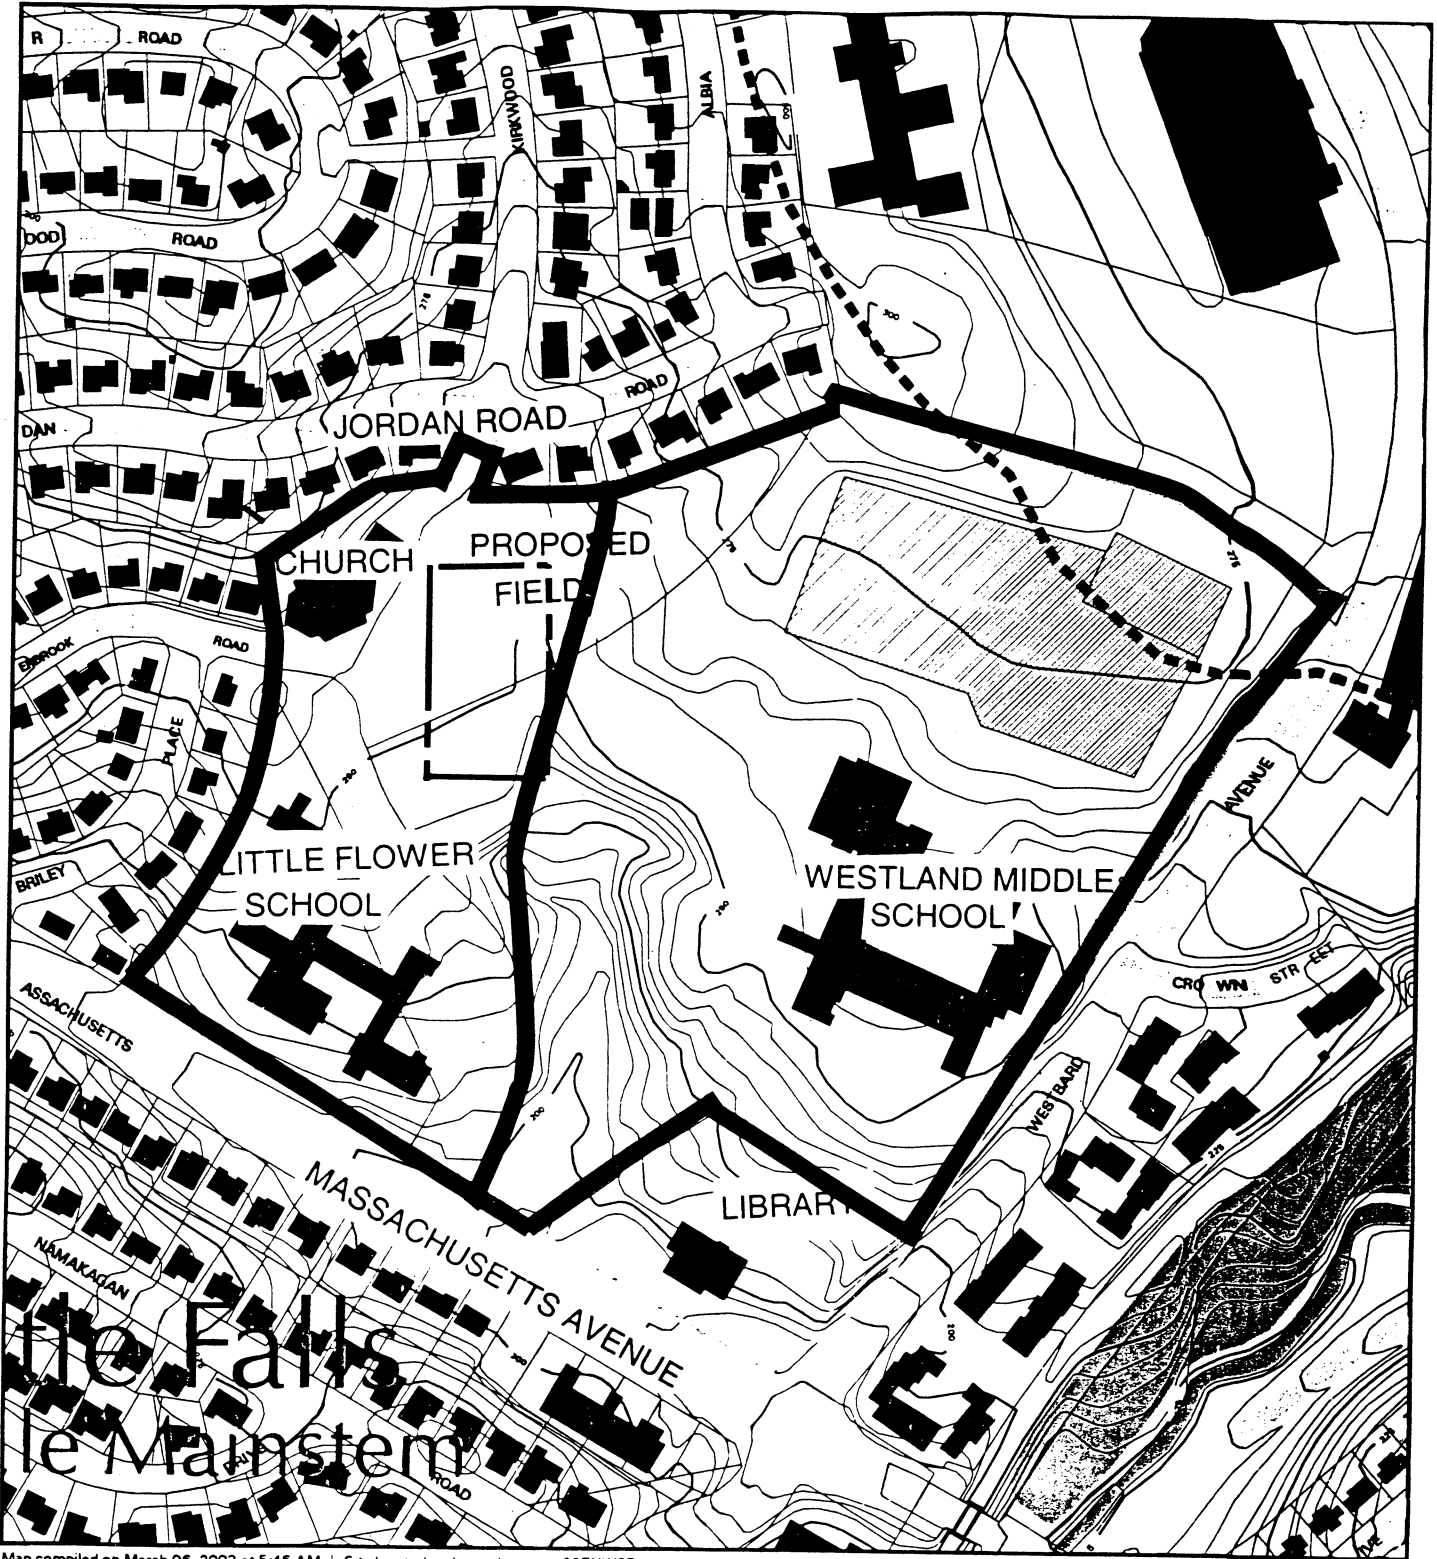

VICINITY MAP FOR

# LITTLE FLOWER FIELD

Map compiled on March 06, 2003 at 5:46 AM | Site located on base sheet no - 207NW05

**NOTICE**

The planimetric, property, and topographic information shown on this map is based on copyrighted Map Products from the Montgomery County Department of Park and Planning of the Maryland -National Capital Park and Planning Commission, and may not be copied or reproduced without written permission from M-NCPPC.

Property lines are compiled by adjusting the property lines to topography created from aerial photography and should not be interpreted as actual field surveys. Planimetric features were compiled from 1:14400 scale aerial photography using stereo photogrammetric methods.

This map is created from a variety of data sources, and may not reflect the most current conditions in any one location and may not be completely accurate or up to date. All map features are approximately within five feet of their true location. This map may not be the same as a map of the same area plotted at an earlier time as the data is continuously updated. Use of this map, other than for general planning purposes is not recommended. - Copyright 1998