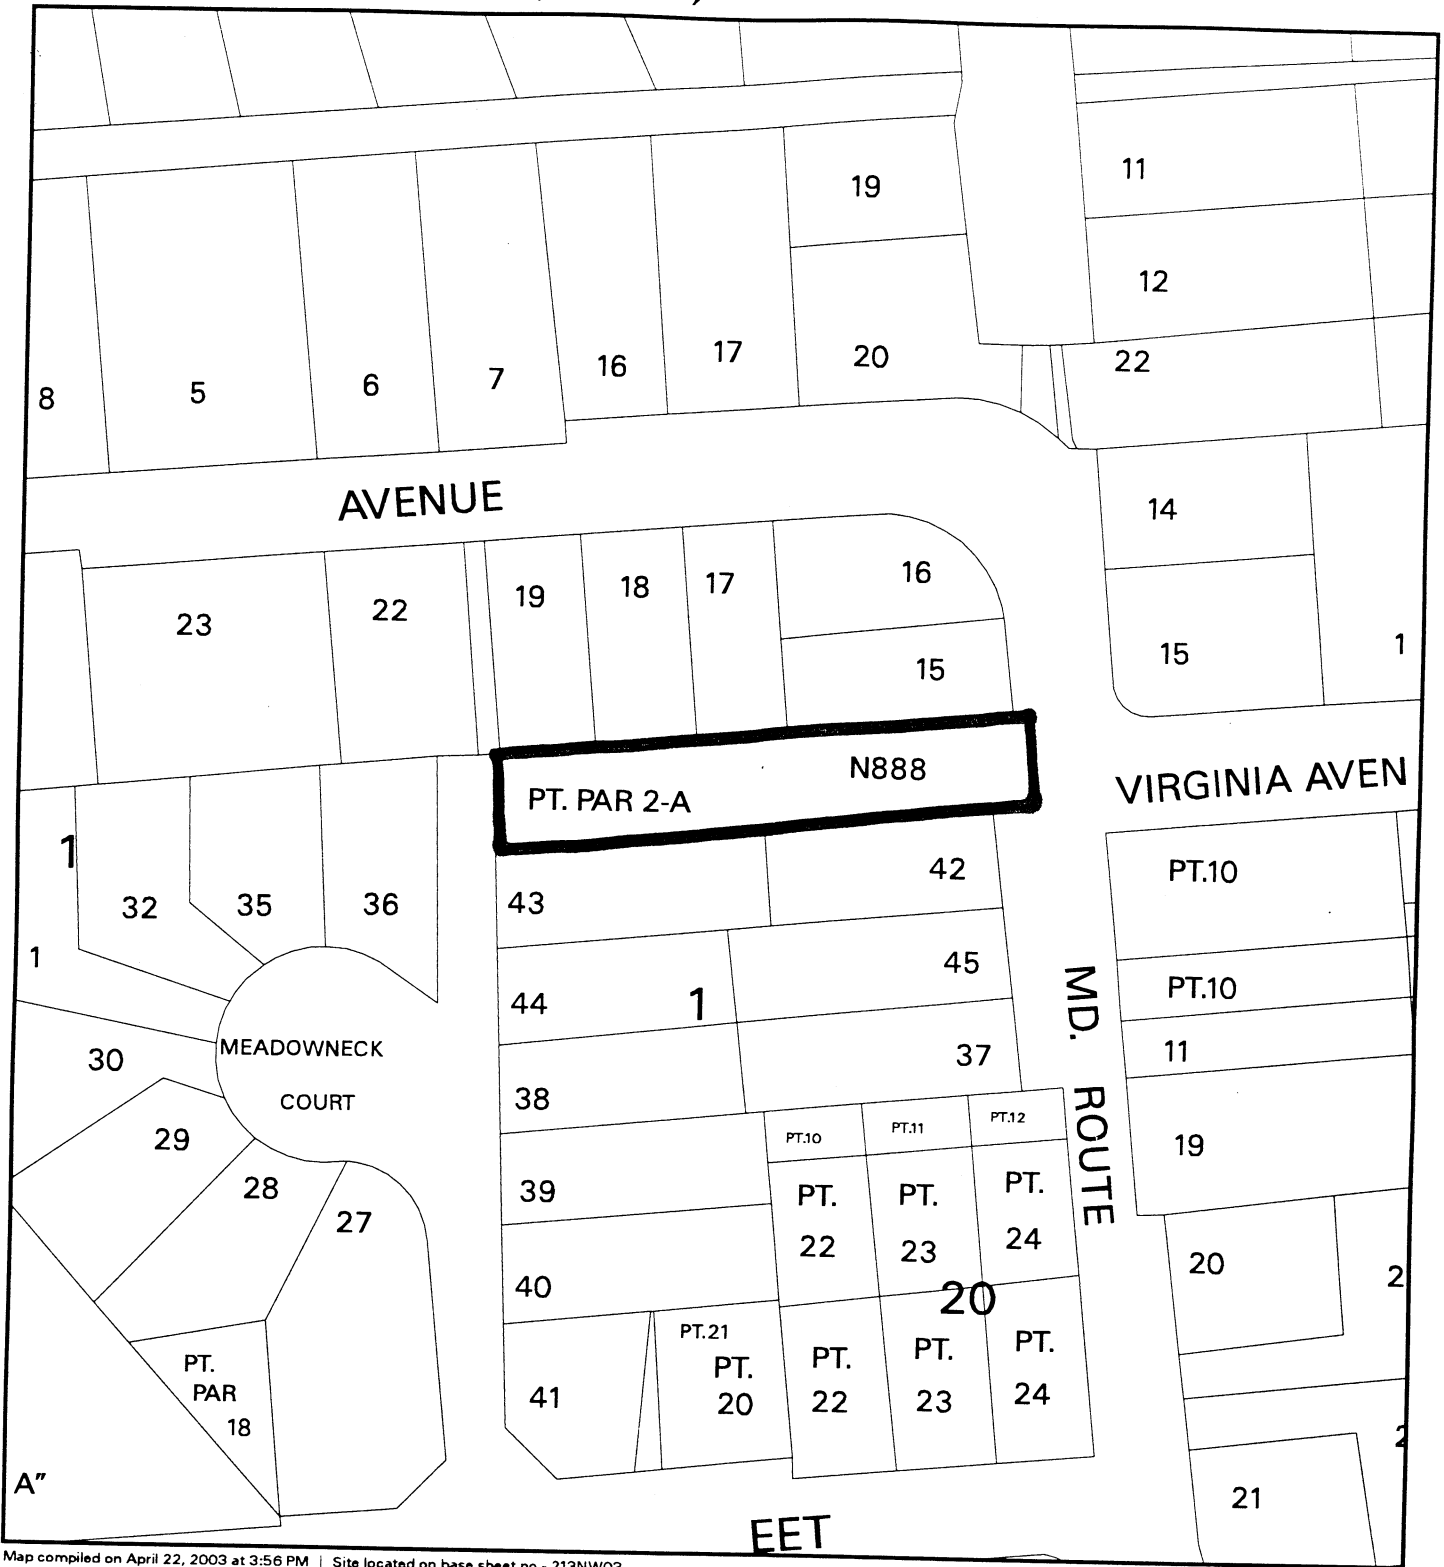

CAPITOL VIEW PARK (1-03039)

Map compiled on April 22, 2003 at 3:56 PM | Site located on base sheet no - 213NW03

NOTICE

The planimetric, property, and topographic information shown on this map is based on copyrighted Map Products from the Montgomery County Department of Park and Planning of the Maryland-National Capital Park and Planning Commission, and may not be copied or reproduced without written permission from M-NCPPC.

Property lines are compiled by adjusting the property lines to topography created from aerial photography and should not be interpreted as actual field surveys. Planimetric features were compiled from 1:14400 scale aerial photography using stereo photogrammetric methods.

This map is created from a variety of data sources, and may not reflect the most current conditions in any one location and may not be completely accurate or up to date. All map features are approximately within five feet of their true location. This map may not be the same as a map of the same area plotted at an earlier time as the data is continuously updated. Use of this map, other than for general planning purposes is not recommended. - Copyright 1998