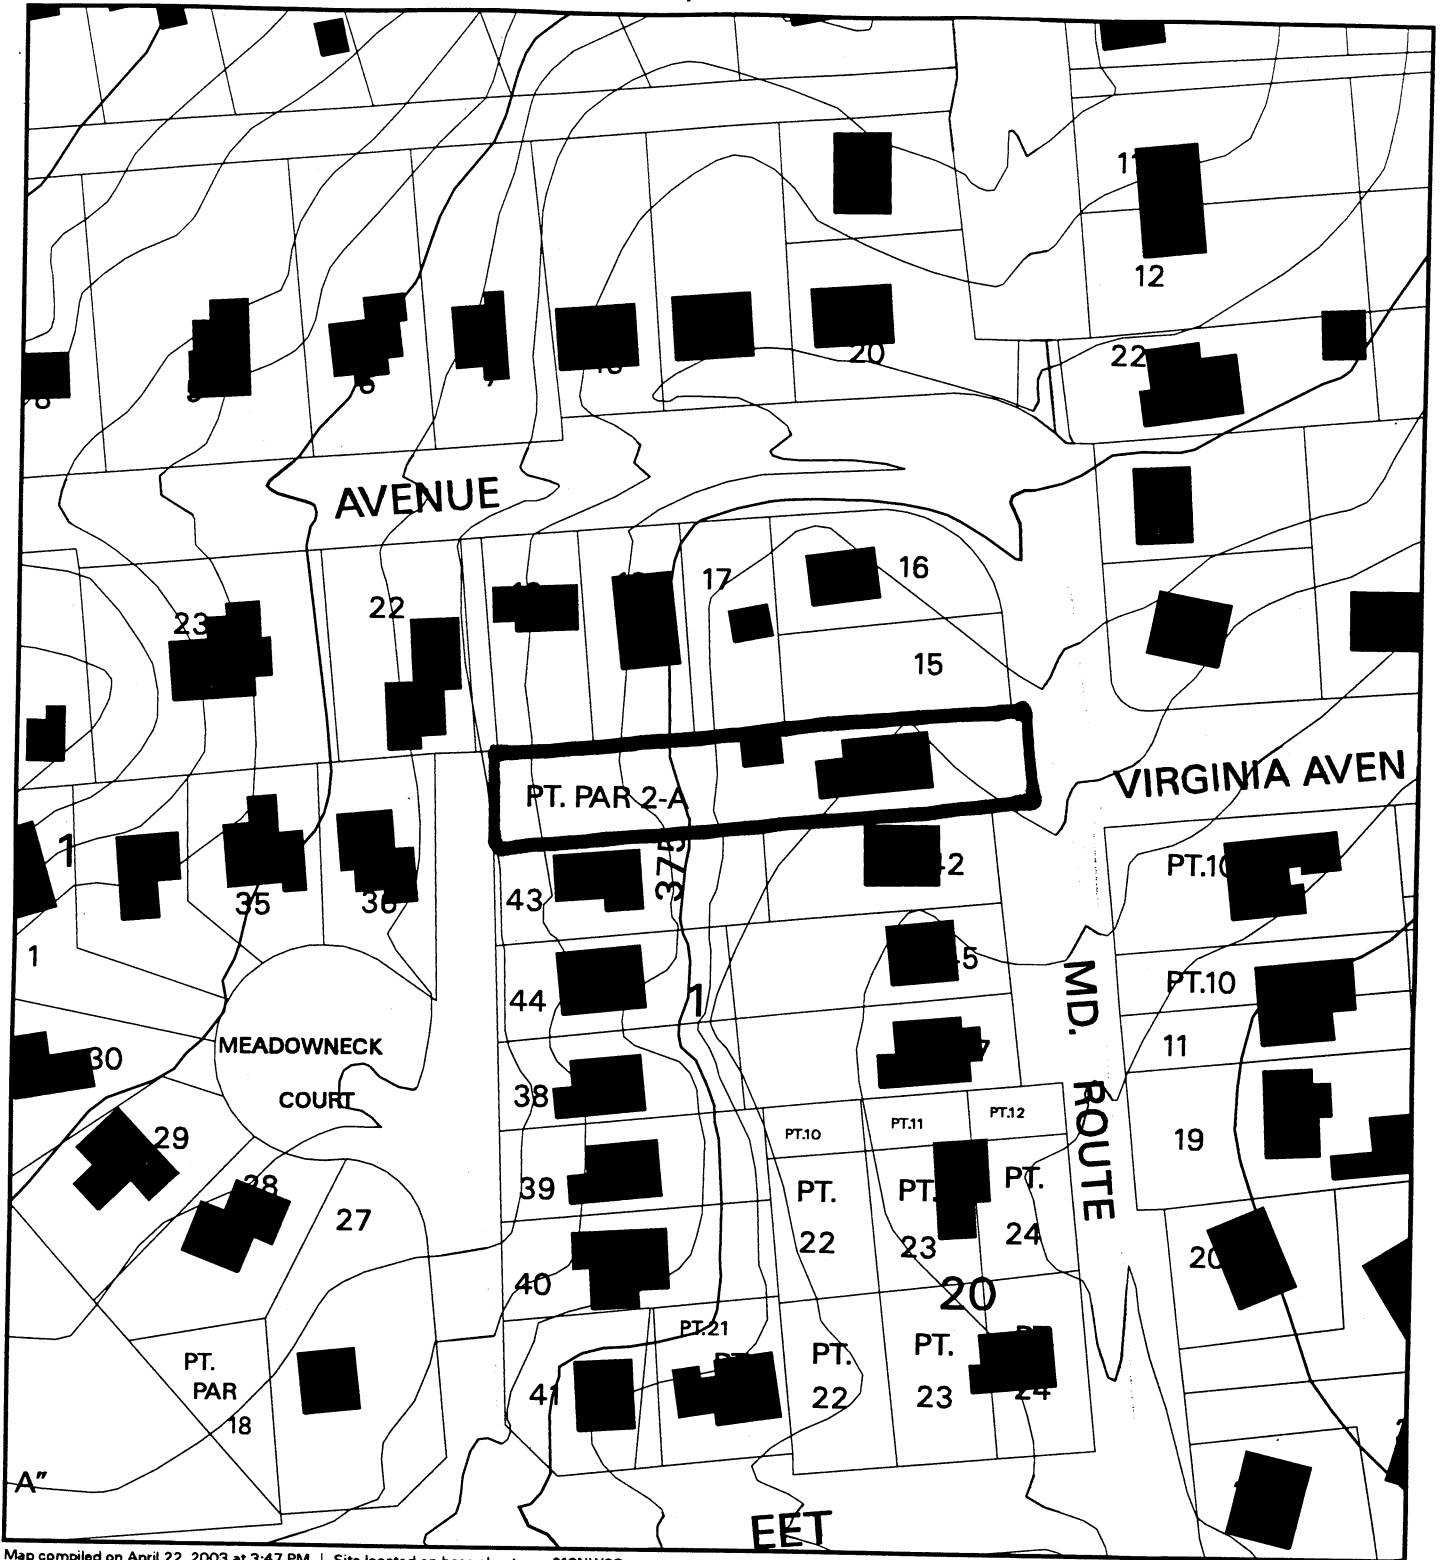

Attached are copies of plan drawings for Item #03, #08, #09 and #10. This subdivision item is scheduled for Planning Board consideration on May 15, 2003. The items are further identified as follows:

Agenda Item #03 - Preliminary Plan 1-03040
Tony's Car Wash

Agenda Item #08 - Preliminary Plan 1-03064
Kings Valley Manor

Agenda Item #09 - Preliminary Plan 1-03076
Willerburn Acres

Agenda Item #10 - Preliminary Plan 1-03039
Capitol View Park

CAPITOL VIEW PARK (1-03039)

This map is created from a variety of data sources, and may not reflect the most current conditions in any one location and may not be completely accurate or up to date. All map features are approximately within five feet of their true location. This map may not be the same as a map of the same area plotted at an earlier time as the data is continuously updated. Use of this map, other than for general planning purposes is not recommended. - Copyright 1998

STREET ABANDONMENT: This property appears to have been part of the street dedication for Virginia Avenue shown on a Map of Capitol View Park, as surveyed by John D. Oyster, Imus & Peitzold, Inc. in 2002. The property is shown as part of Lot 2A, Block 1 on a plat of the subdivision of Capitol View Park, prepared by C. J. Judgement Record S.R.F. Liber 20 at folio 243 and is noted on our file copy as Plat B.17 in which appears to be the correct street dedication.