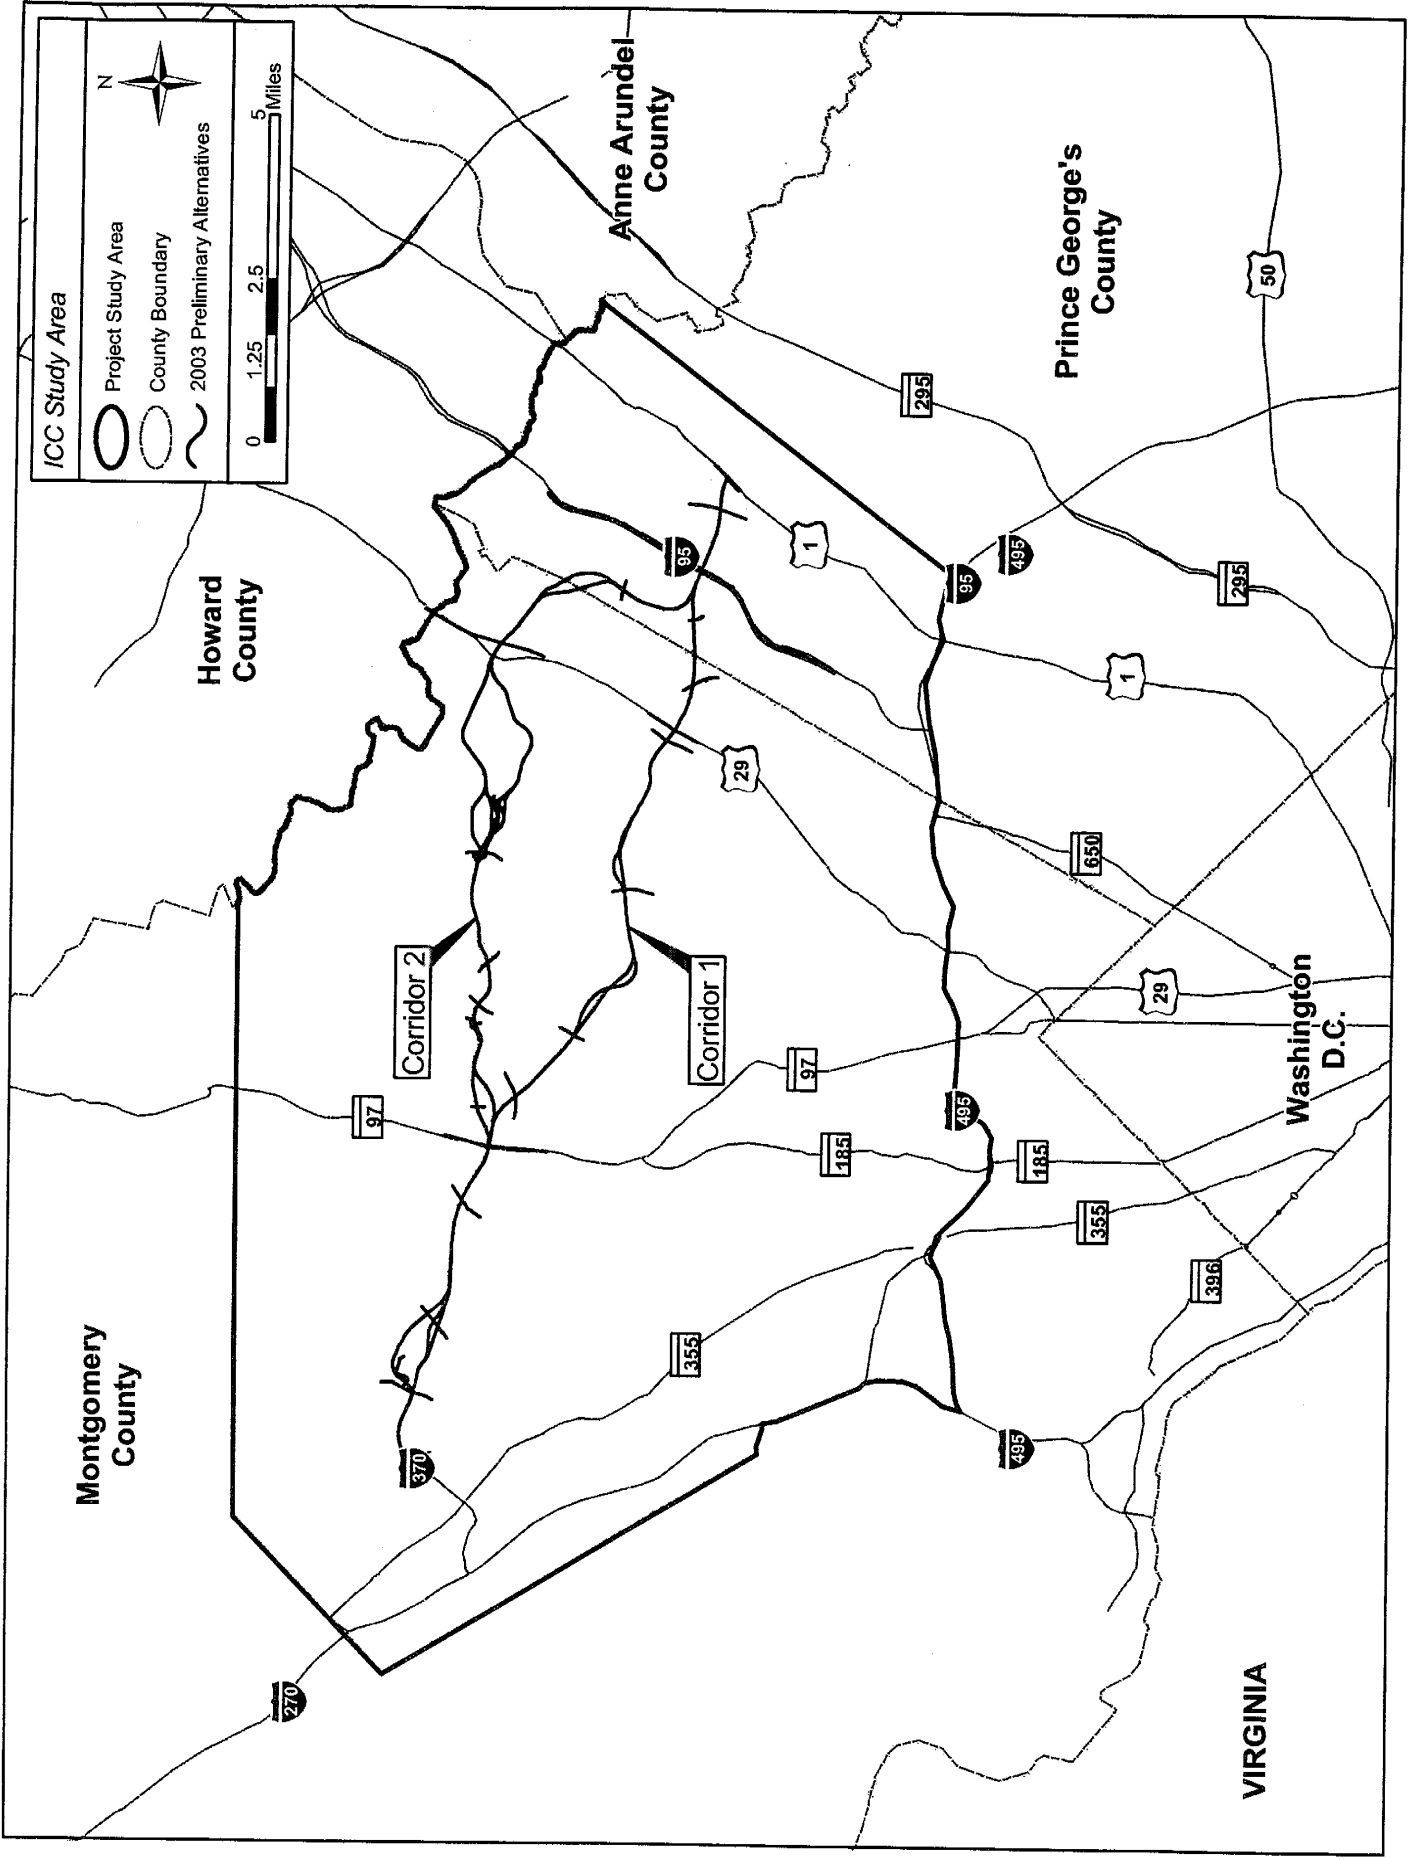

ATTACHMENT # 6

TITLE: Study Area Map with Corridors 1 and 2 in Color.

ICC Study Area

- Project Study Area
- County Boundary
- 2003 Preliminary Alternatives

0 1.25 2.5 5 Miles

N

Montgomery County

Howard County

Anne Arundel County

Prince George's County

Washington D.C.

VIRGINIA