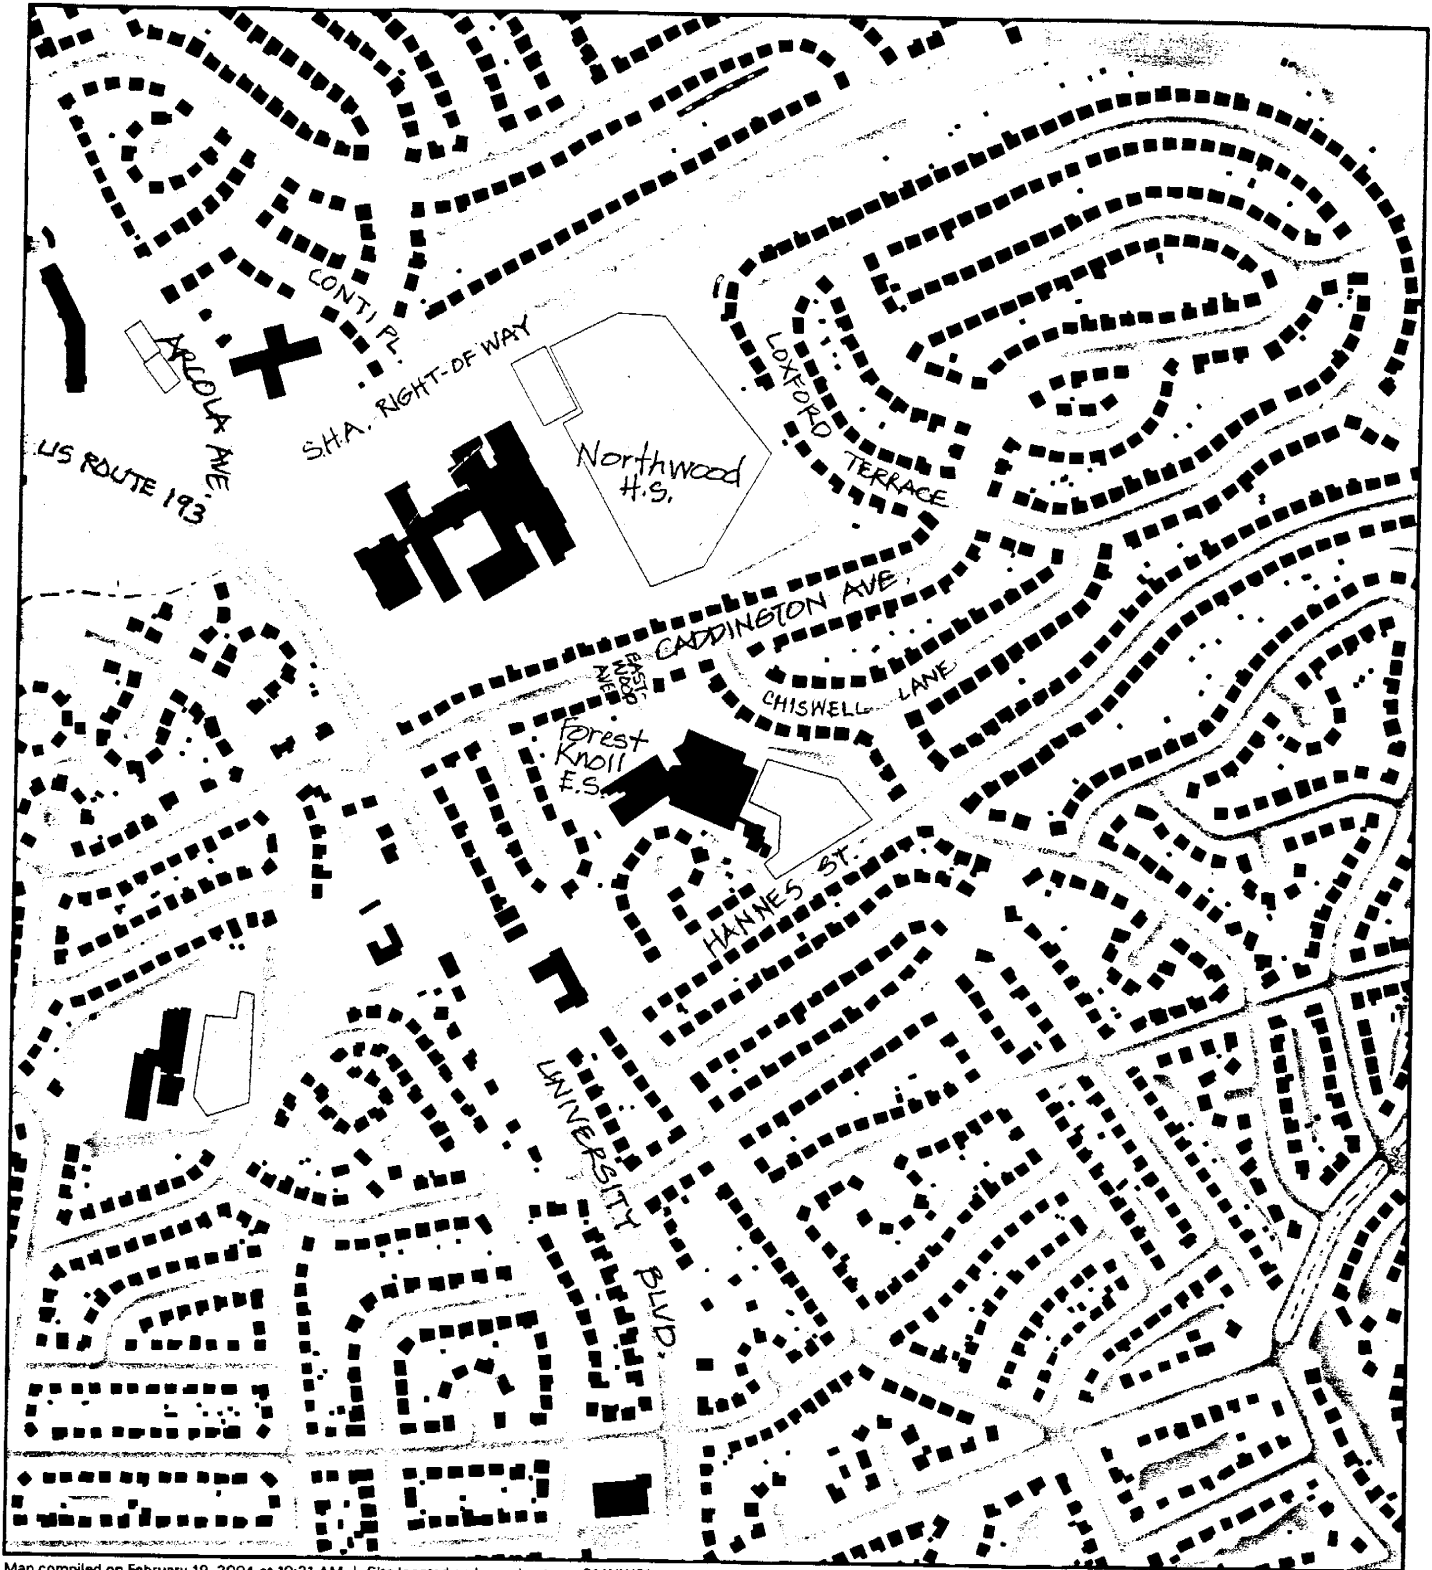

# NORTHWOOD HIGH SCHOOL

# ATTACHMENT 1 VICINITY MAP

Map compiled on February 19, 2004 at 10:21 AM | Site located on base sheet no - 214NW01

Property lines are compiled by adjusting the property lines to topography created from aerial photography and should not be interpreted as actual field surveys. Planimetric features were compiled from 1:14400 scale aerial photography using stereo photogrammetric methods.

This map is created from a variety of data sources, and may not reflect the most current conditions in any one location and may not be completely accurate or up to date. All map features are approximately within five feet of their true location. This map may not be the same as a map of the same area plotted at an earlier time as the data is continuously updated. Use of this map, other than for general planning purposes is not recommended. Copyright 1998