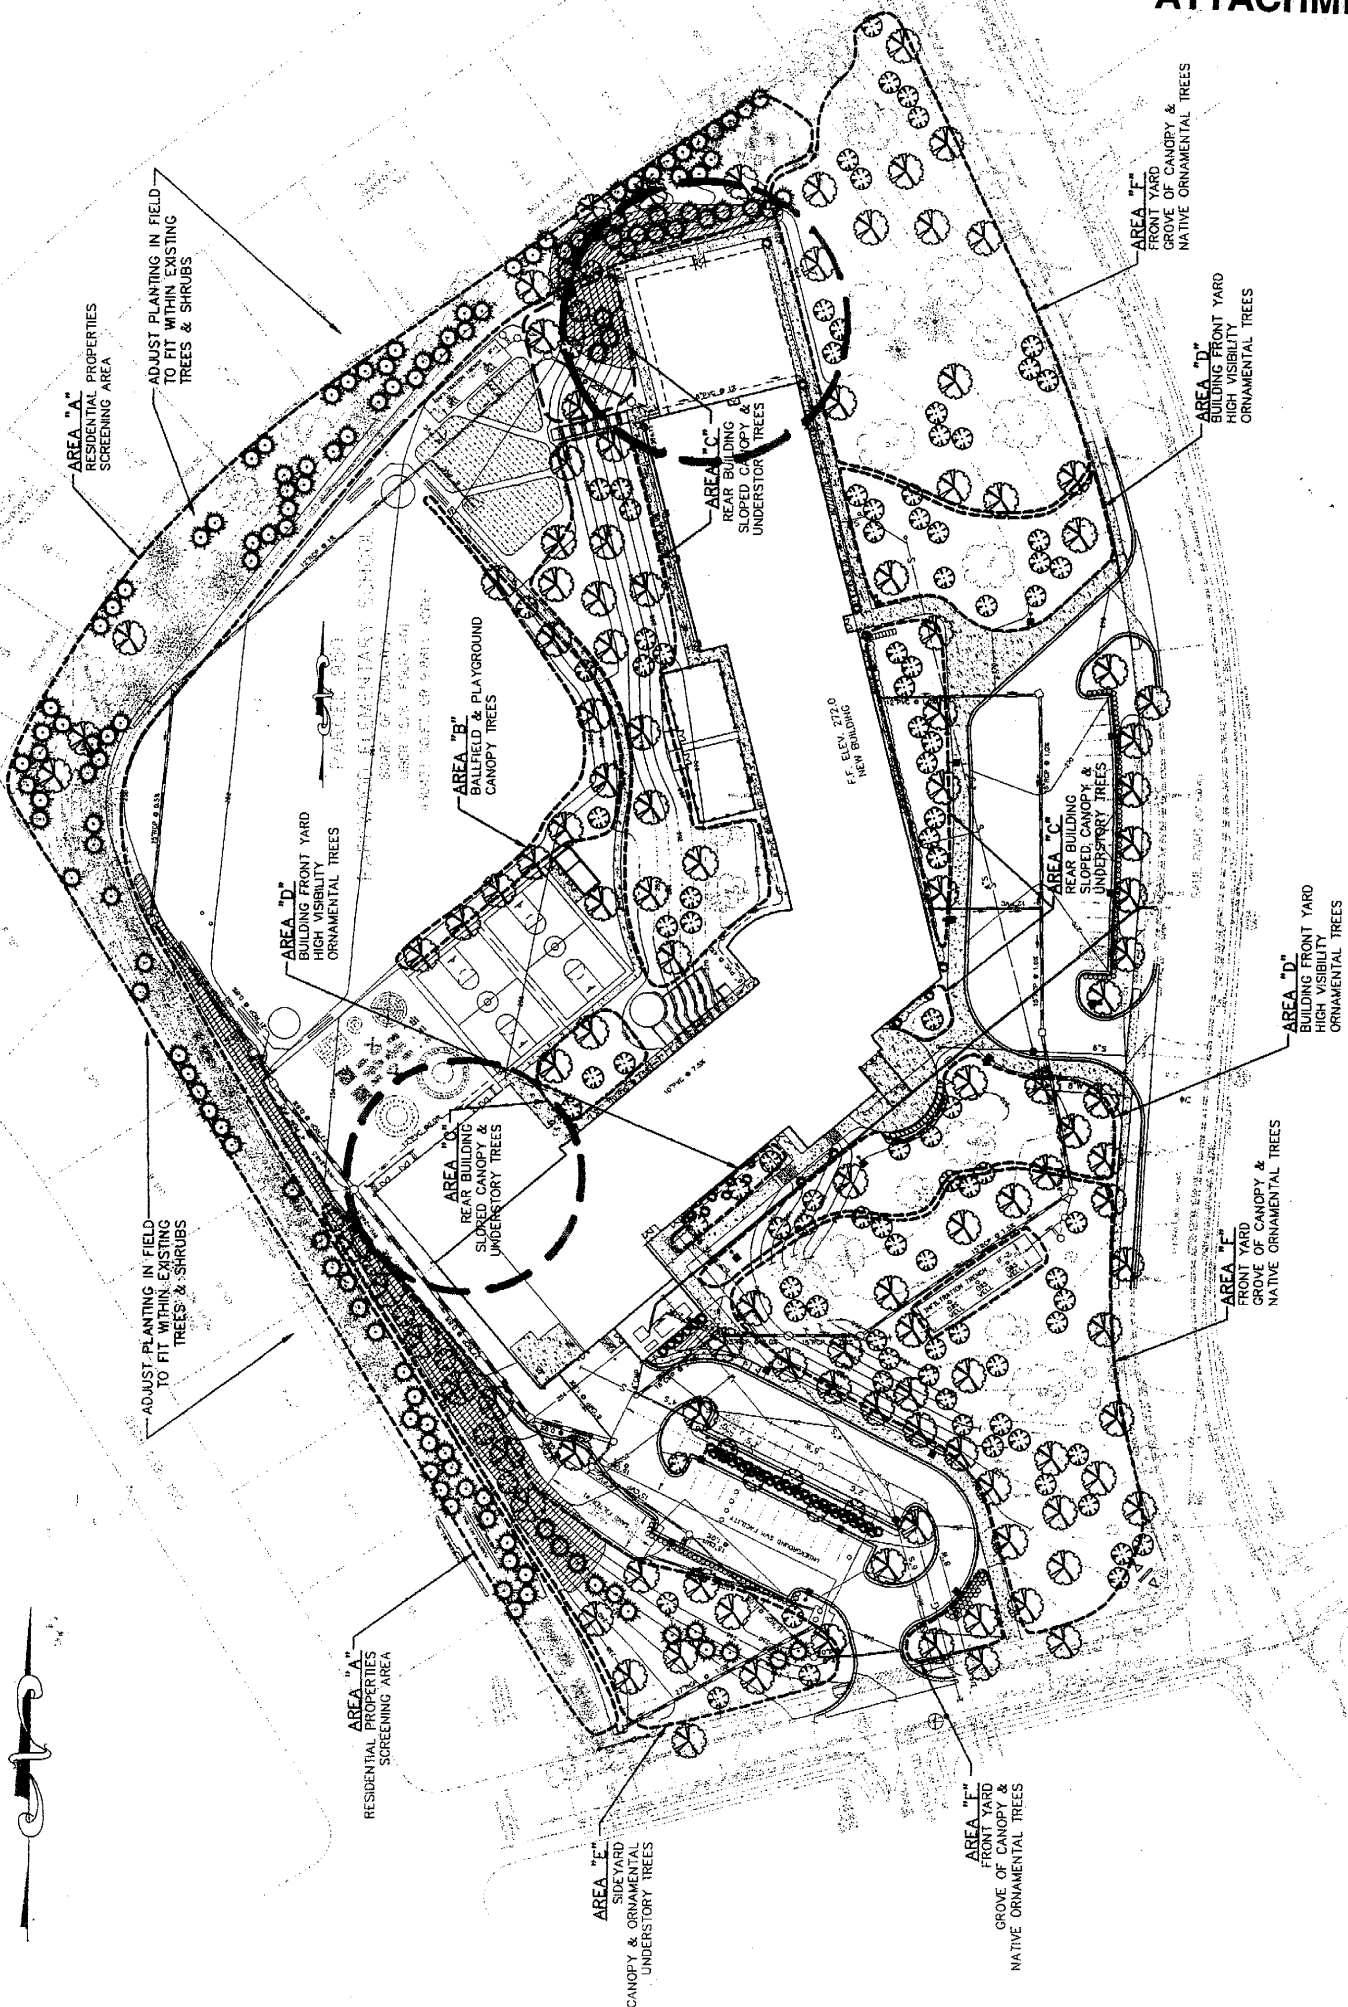

Map compiled on September 29, 2004 at 2:32 PM | Site located on base sheet no - 213NW05

NOTICE

The planimetric, property, and topographic information shown on this map is based on copyrighted Map Products from the Montgomery County Department of Park and Planning of the Maryland-National Capital Park and Planning Commission, and may not be copied or reproduced without written permission from M-NCPPC.

Property lines are compiled by adjusting the property lines to topography created from aerial photography and should not be interpreted as actual field surveys. Planimetric features were compiled from 1:14400 scale aerial photography using stereo photogrammetric methods.

This map is created from a variety of data sources, and may not reflect the most current conditions in any one location and may not be completely accurate or up to date. All map features are approximately within five feet of their true location. This map may not be the same as a map of the same area plotted at an earlier time as the data is continuously updated. Use of this map, other than for general planning purposes is not recommended. - Copyright 1998

Site Plan

1. CANOPY TREES ARE TO BE 3" CALIPER & ORNAMENTAL TREES ARE TO BE 8' HEIGHT.