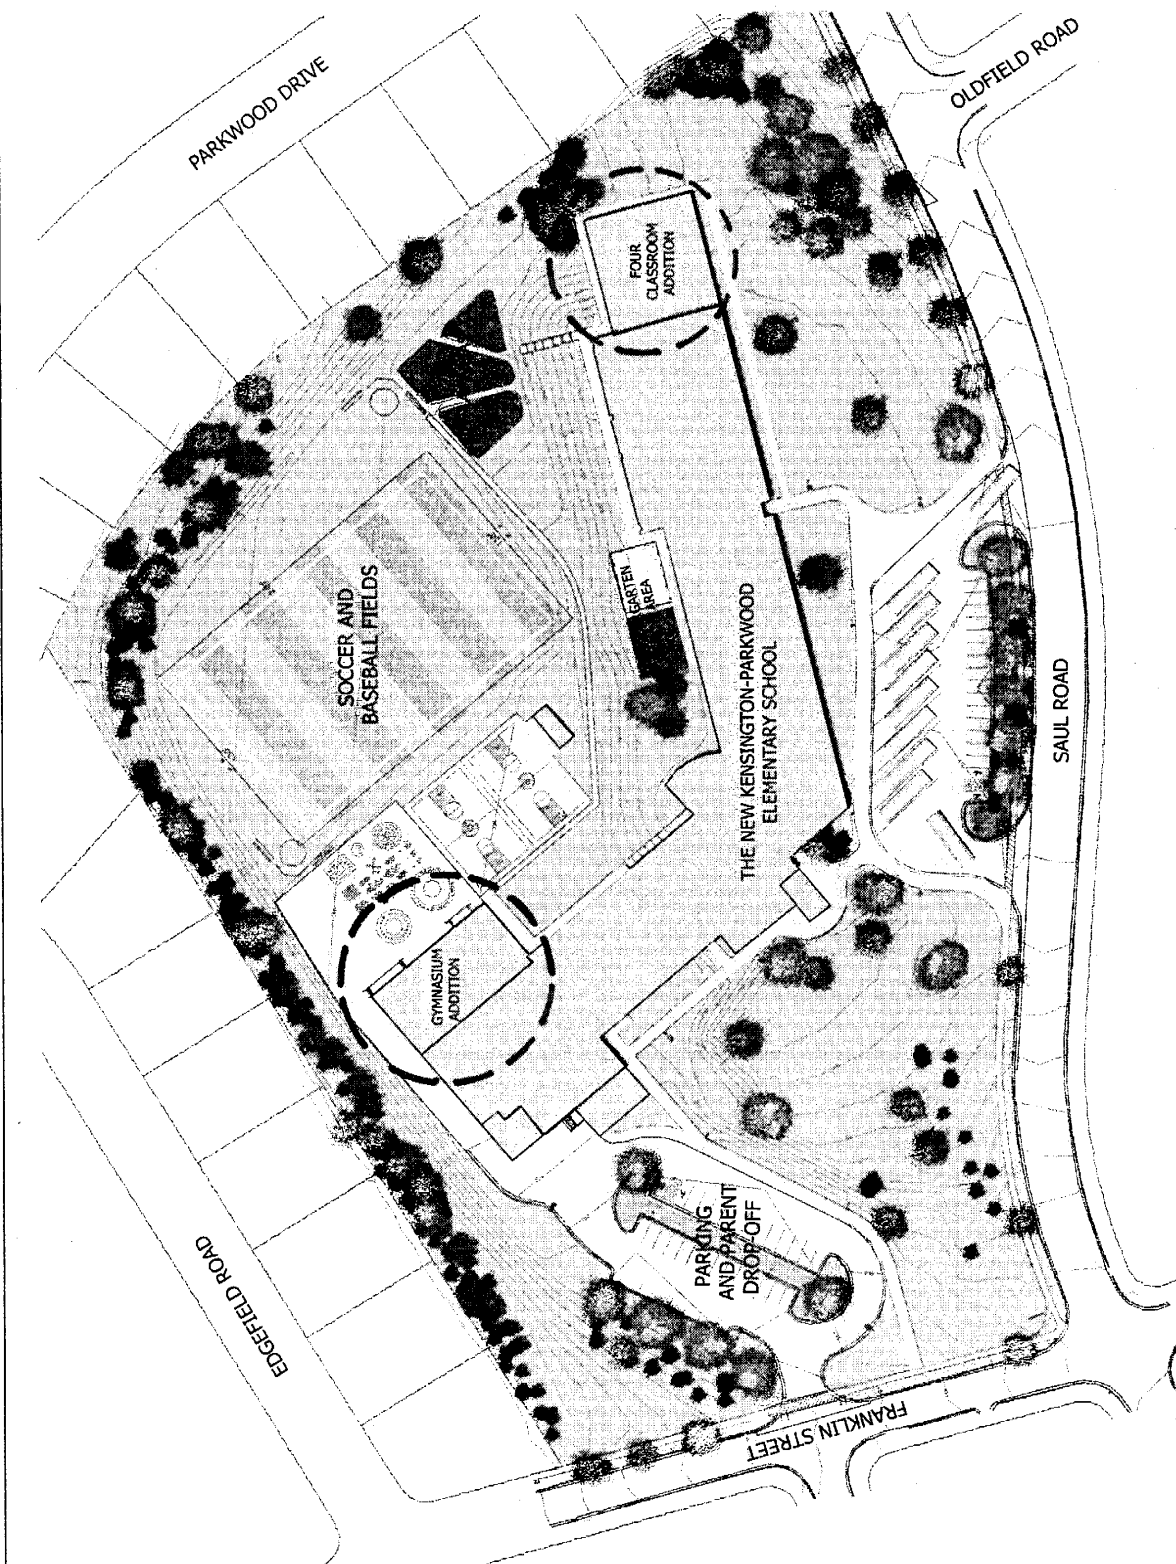

G|W
W|O

Kensington-Parkwood Elementary School

Site Plan