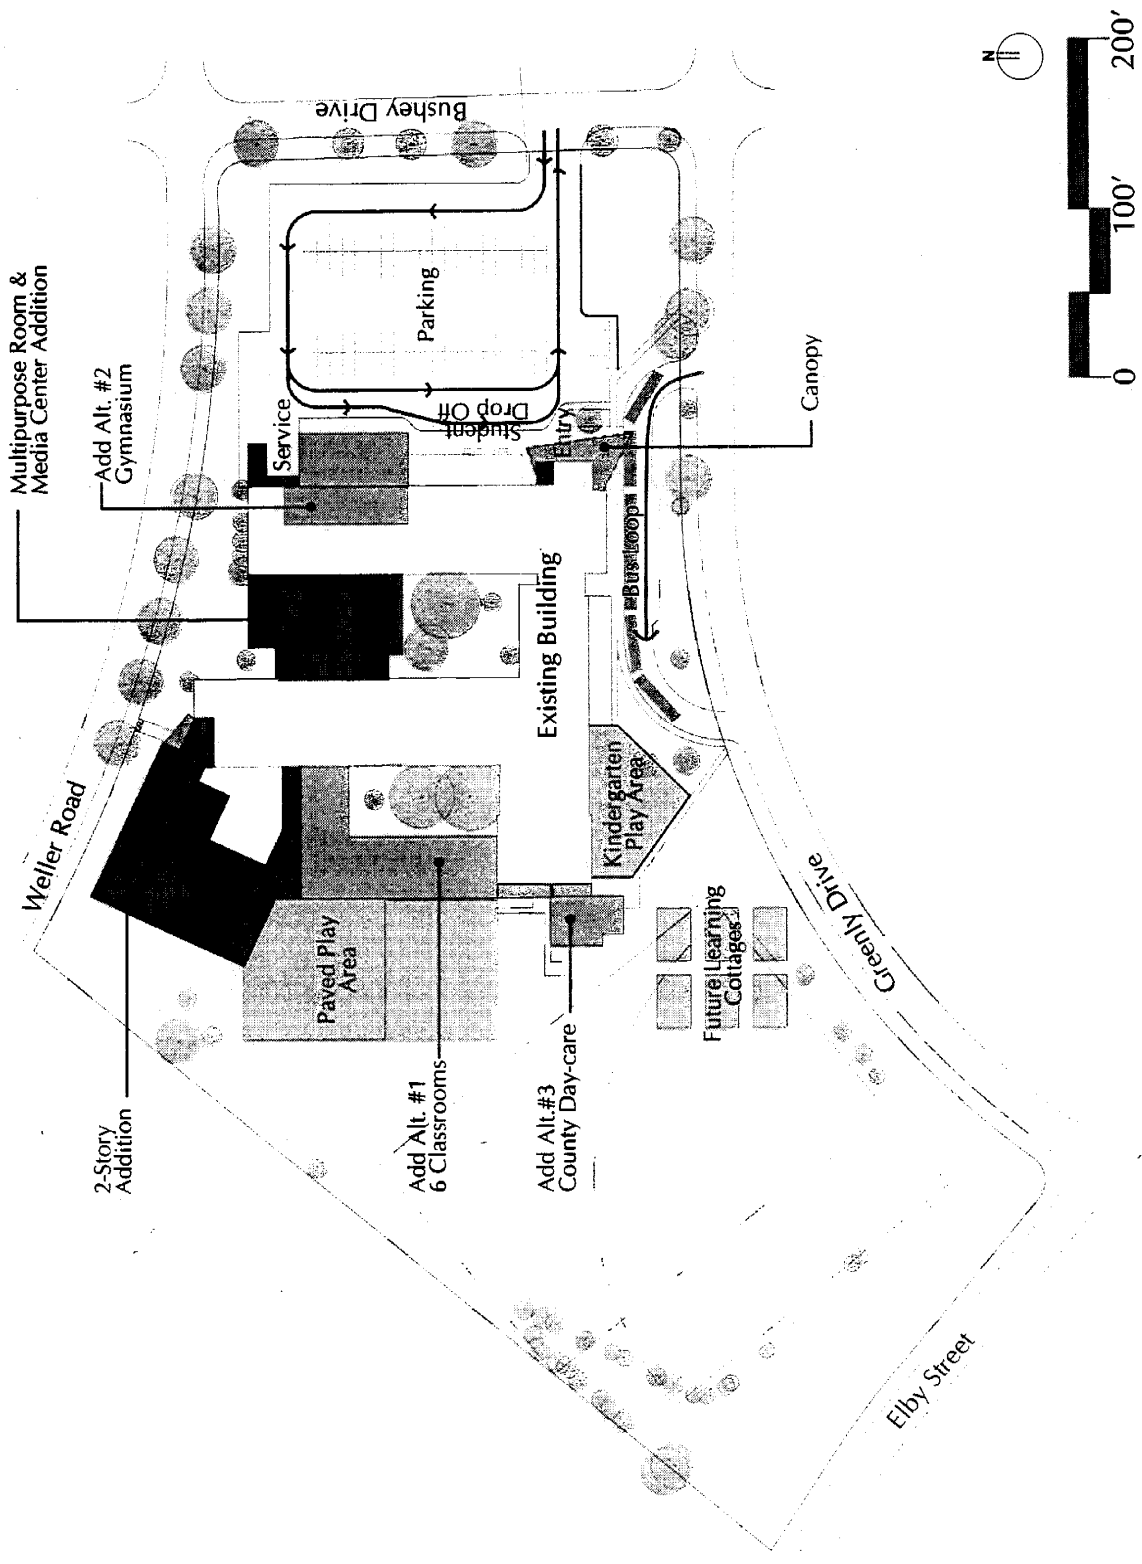

Property lines are compiled by adjusting the property lines to topography created from aerial photography and should not be interpreted as actual field surveys. Planimetric features were compiled from 1:4400 scale aerial photography using stereo photogrammetric methods. This map is created from a variety of data sources, and may not reflect the most current conditions in any one location and may not be completely accurate or up to date. All map features are approximately within five feet of their true location. This map may not be the same as a map of the same area plotted at an earlier time as the data is continuously updated. Use of this map, other than for general planning purposes is not recommended. Copyright 1998

# Existing Site Plan

Proposed Site Plan

Downcounty Consortium Elementary School #27 (Connecticut Park) Reopening

Architecture, Incorporated