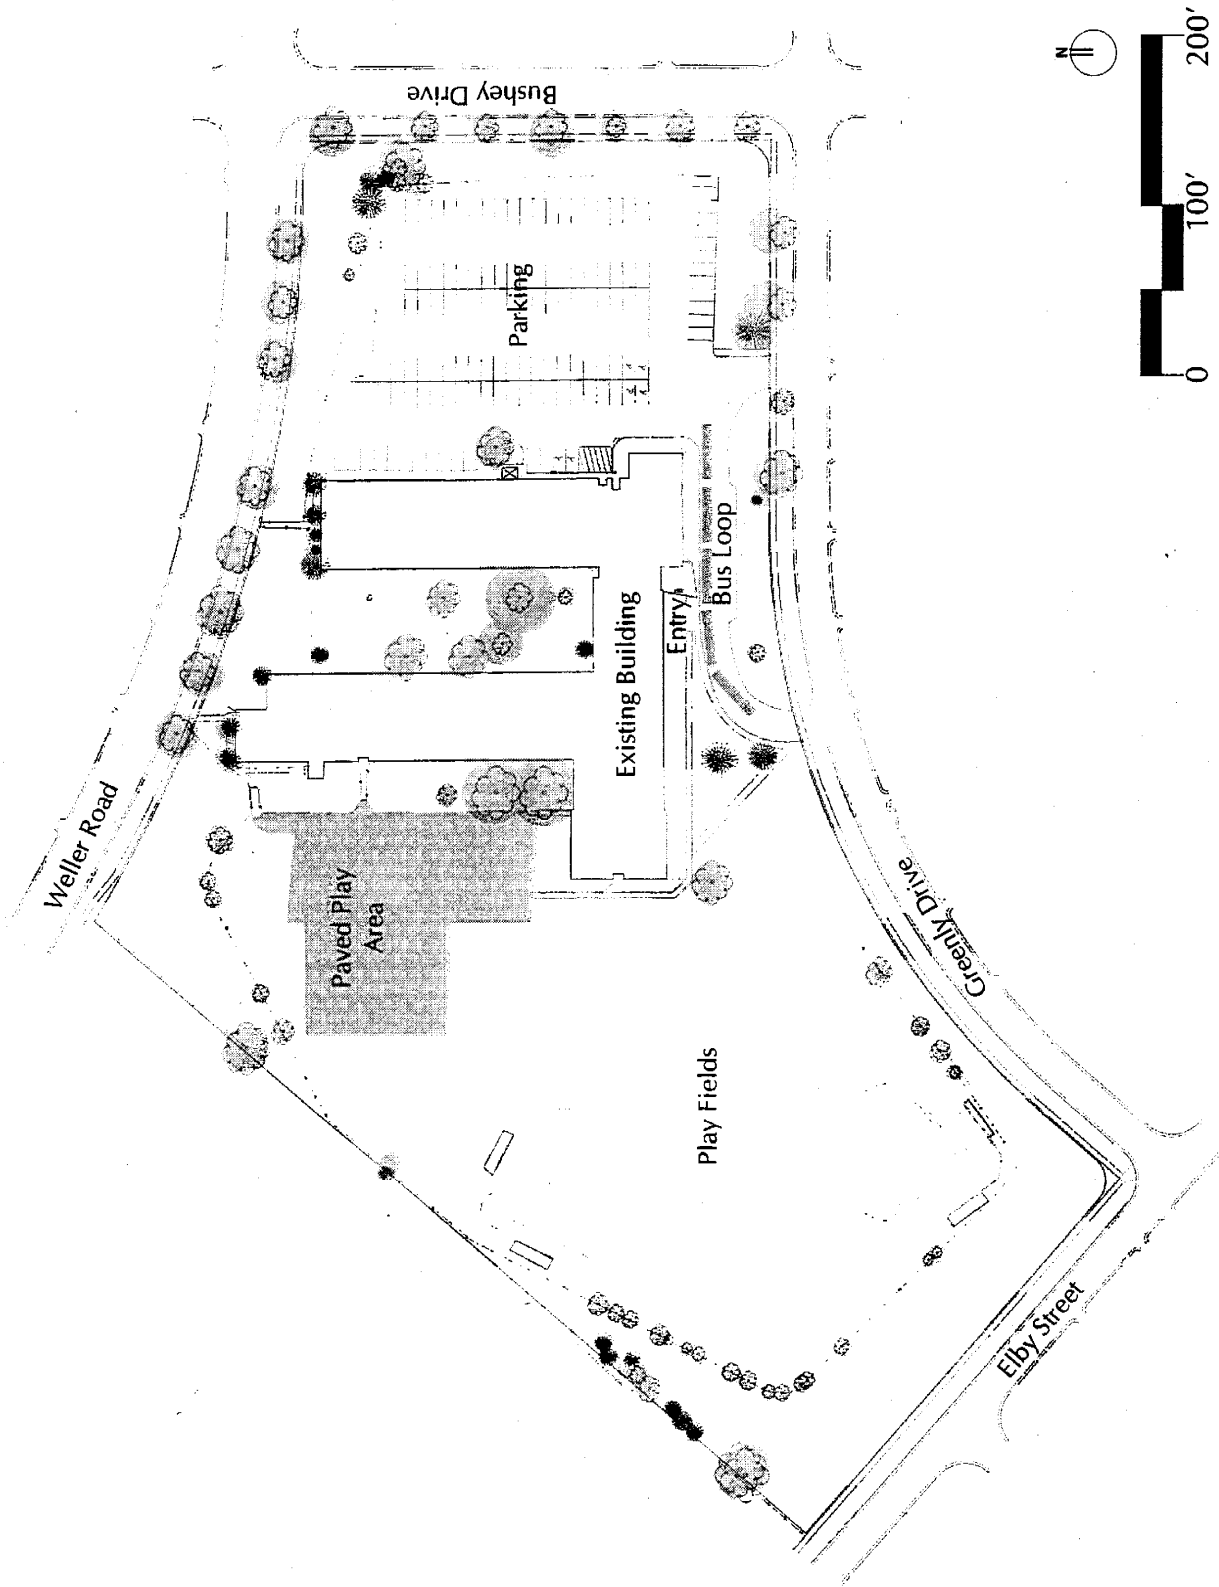

Existing Site Plan