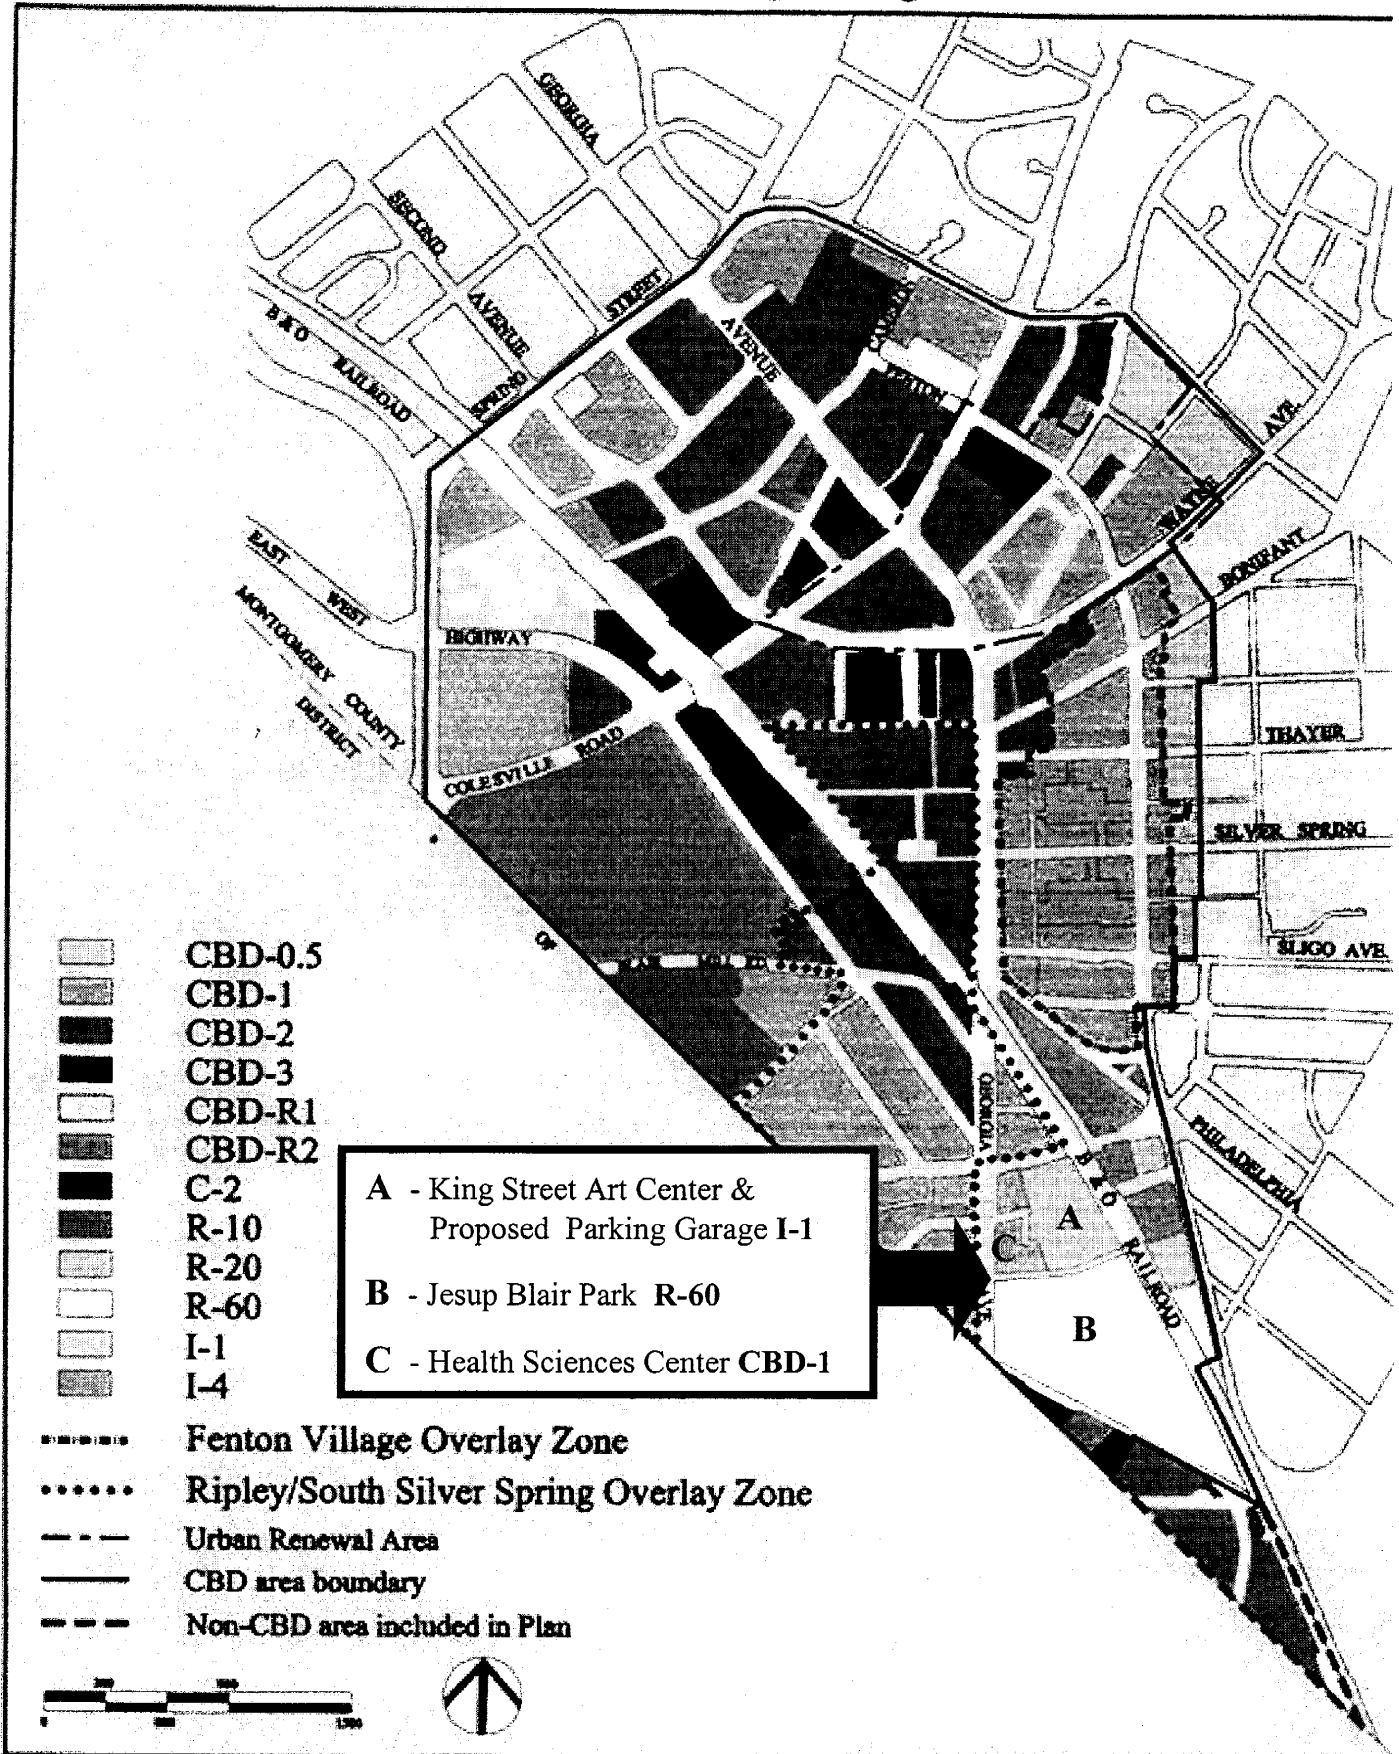

# Vicinity Map

# Existing Zoning Silver Spring CBD

# West Campus Master Plan

Proposed Site Plan 2002-2012

WEST CAMPUS MASTER PLAN

12