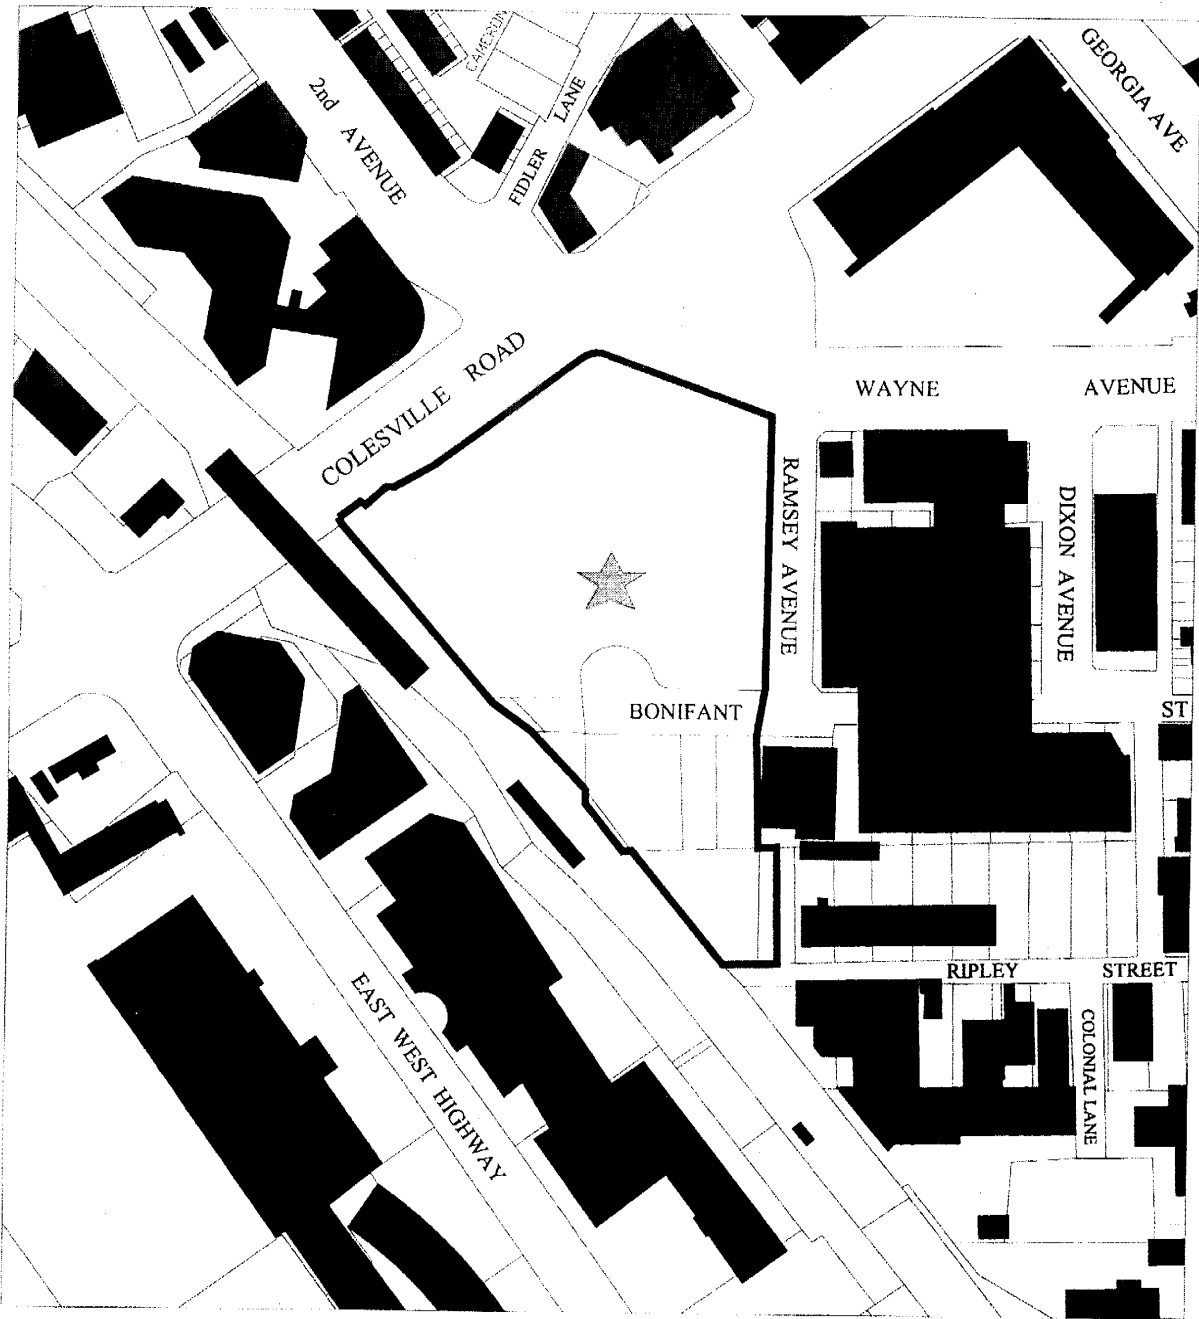

Attachment 1- Vicinity Map

★ Silver Spring Transit Center

Not To Scale 

Vicinity Map

March 2005

SILVER SPRING
TRANSIT CENTER
SILVER SPRING, MARYLAND

Surrounding Uses
(View to the East)

March 2005

SILVER SPRING
TRANSIT CENTER
SILVER SPRING, MARYLAND

Scope of the Mandatory Referral Review

March 2005

SILVER SPRING
TRANSIT CENTER
SILVER SPRING, MARYLAND

© PowerPoints/SSIC_RipleyAerial.ppt