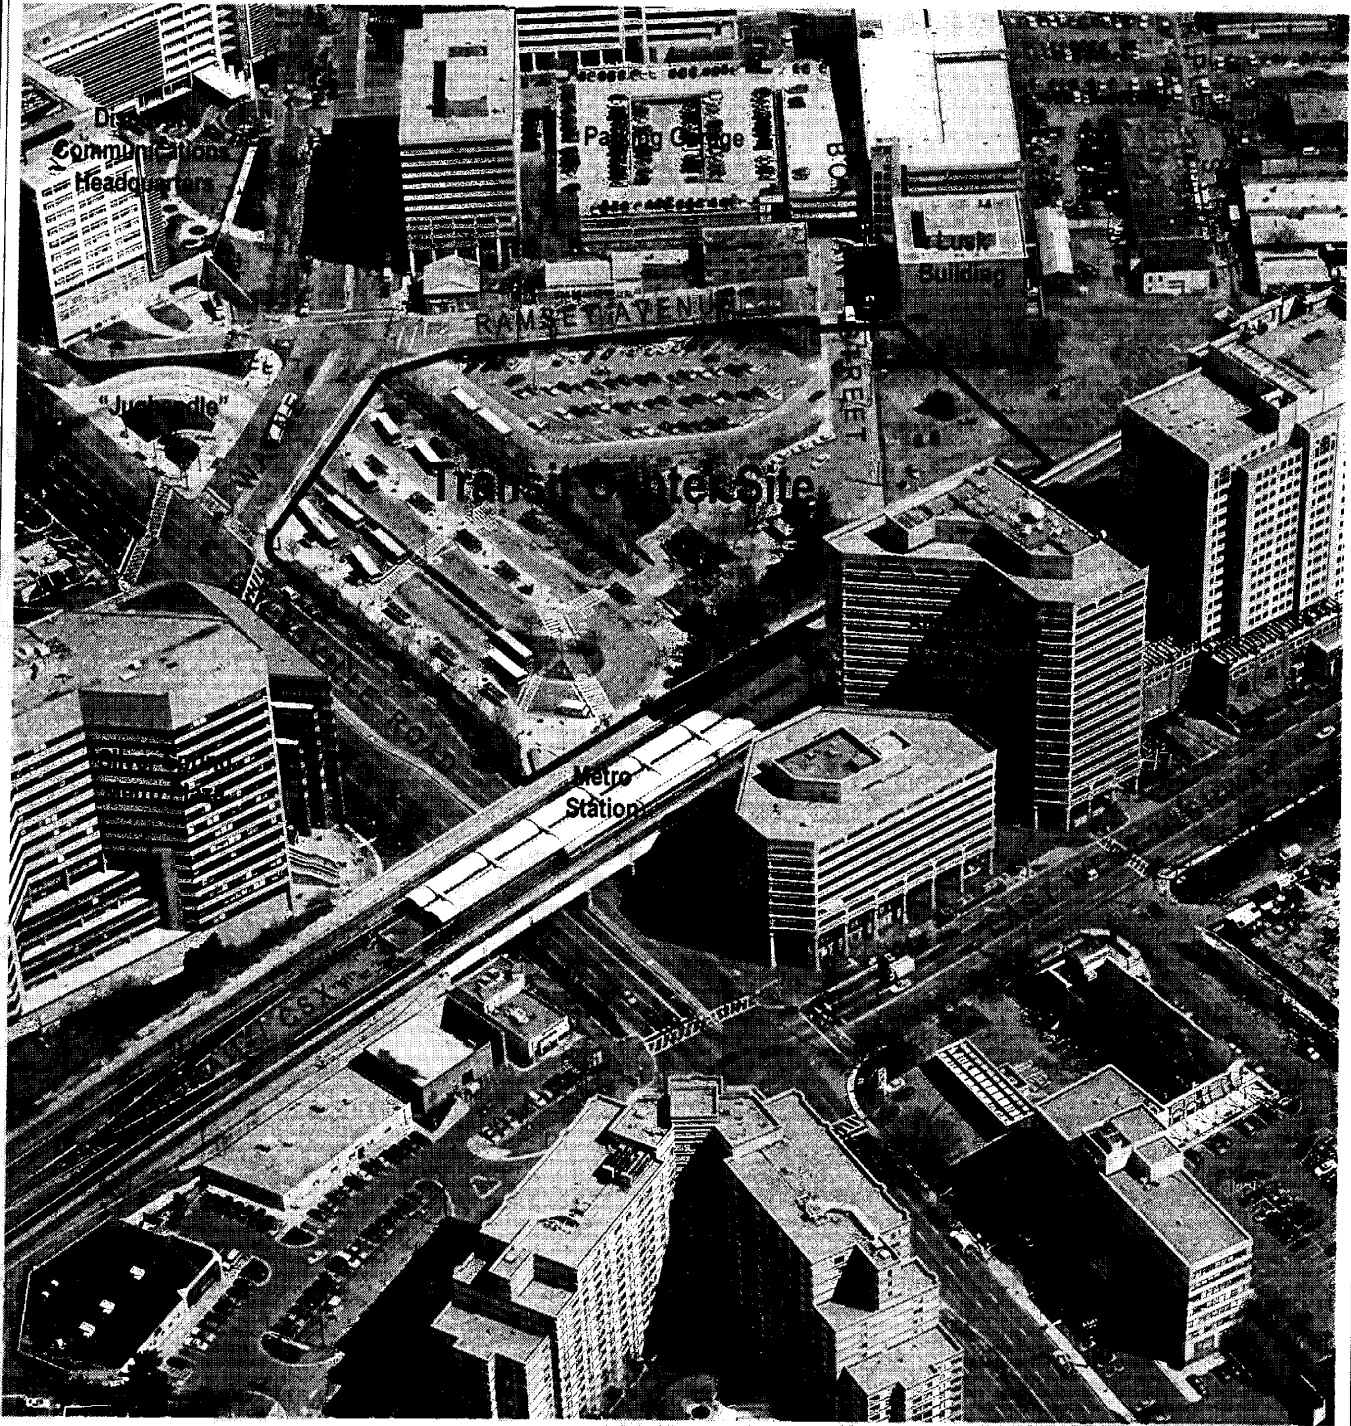

Attachment 1- Vicinity Map

★ Silver Spring Transit Center

Not To Scale 

Vicinity Map

March 2005

SILVER SPRING
TRANSIT CENTER
SILVER SPRING, MARYLAND

Surrounding Uses
(View to the East)

March 2005

SILVER SPRING
TRANSIT CENTER
SILVER SPRING, MARYLAND

Scope of the Mandatory Referral Review

March 2005

SILVER SPRING
TRANSIT CENTER
SILVER SPRING, MARYLAND

© PowerPoints/SSIC_RipleyAerial.ppt