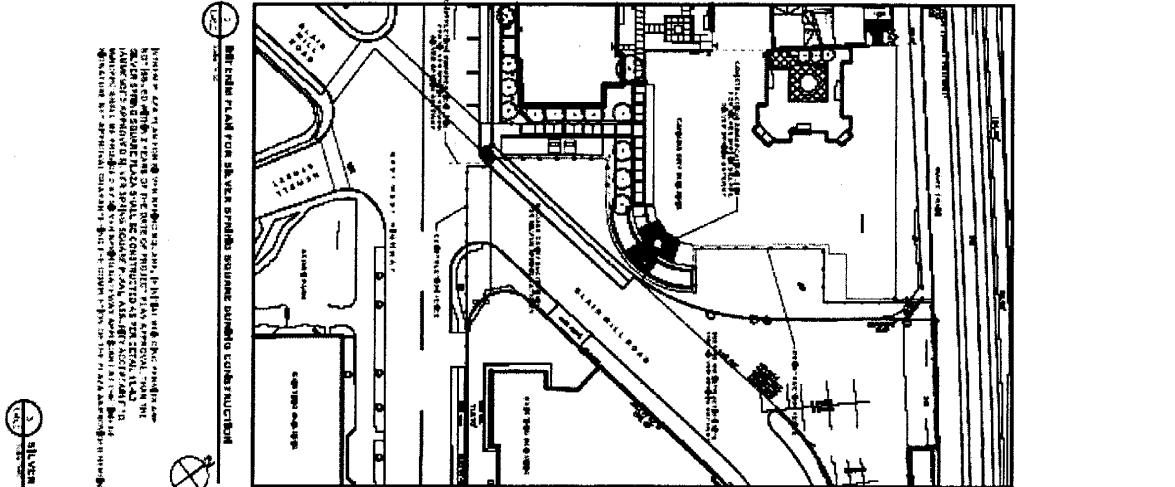

1.04 SILVER SPRING SQUARE PROPOSED SIGNATURE SET LANDSCAPE DESIGN

1.05 SILVER SPRING SQUARE PROPOSED SIGNATURE SET LANDSCAPE DESIGN