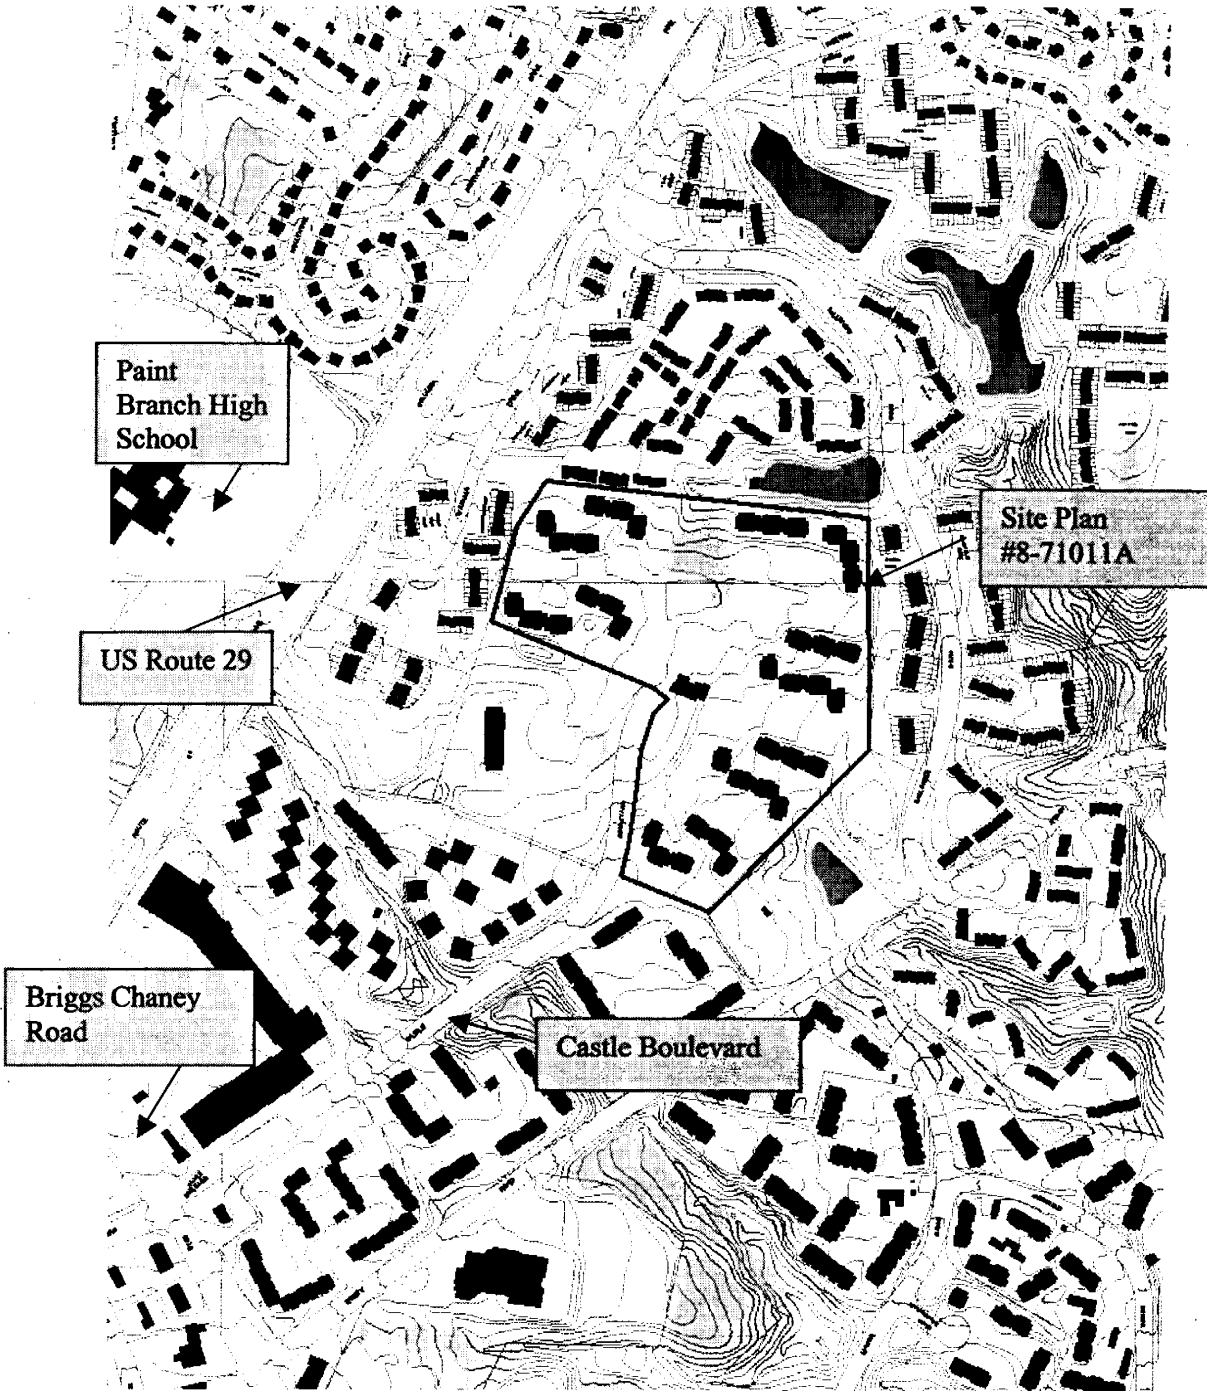

Vicinity Map: Woodlake Townhouses

Site Plan #8-71011A Woodlake Townhouses
Overall Context

Proposed Site Plan for Woodlake Townhouses
Within Gross 32.69-acre parcel