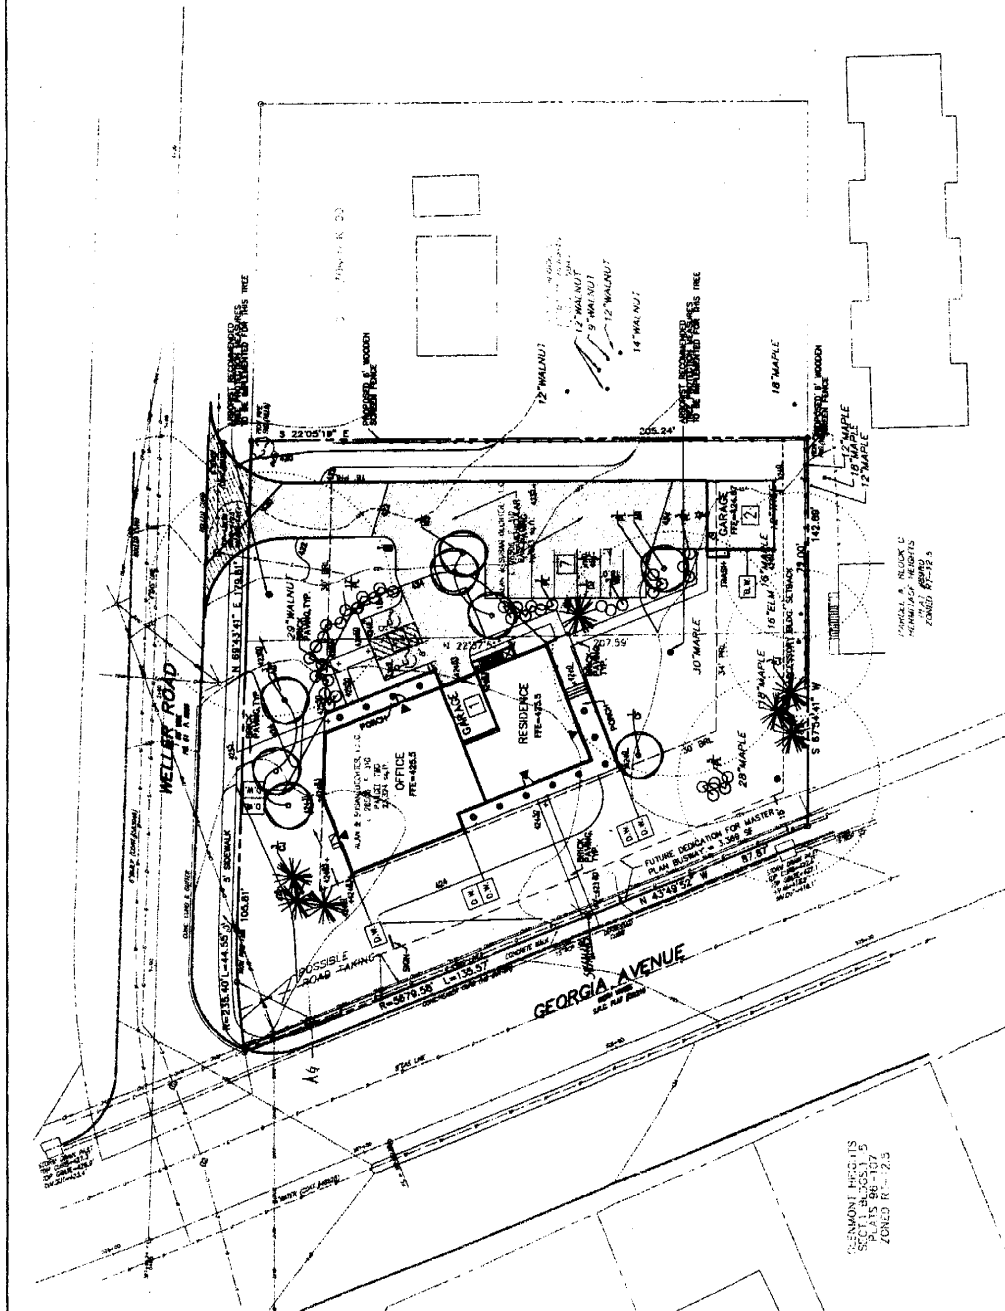

ALAN & SUSAN DEIDEL, LLC
SITE PLAN

GENERAL NOTES:

SEAMONT HEIGHTS
SECTION 28.003.1.5
ZONING R-1-7.5