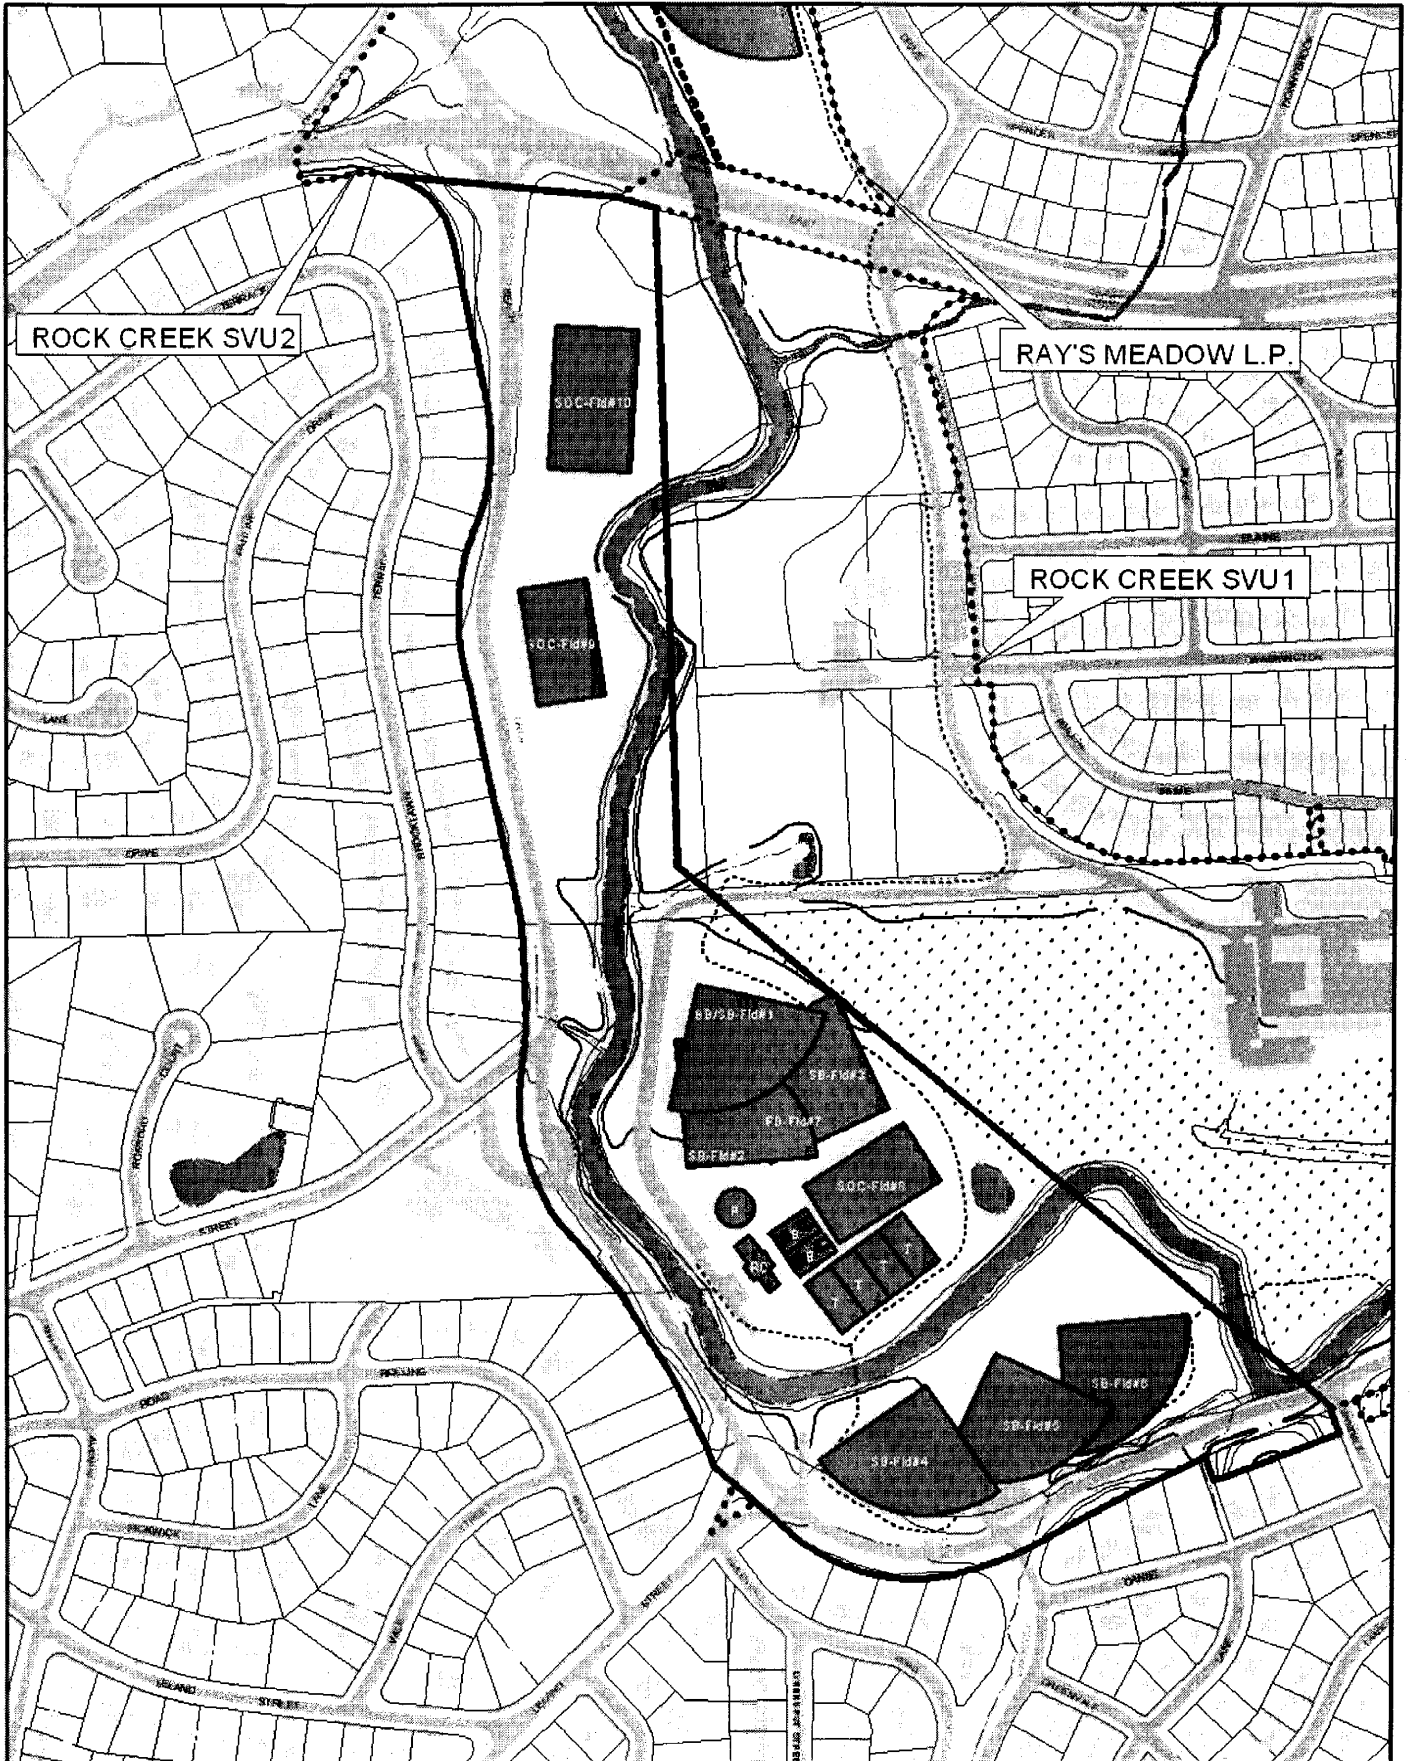

Meadowbrook Local Park

7901 Meadowbrook Lane, Chevy Chase, MD 20815

M-ND-PPC  Acreage 16.6
 Facility Code F08

Region S
 Area MB

Date 7/17/2002

Ray's Meadow Local Park

2901 East - West Highway, Chevy Chase, MD 20815

Acreage 9.9

Region S

Facility Code D94

Area MB

Date 7/19/2002

Randolph Hills Local Park

11805 Ashley Drive, Silver Spring, MD 20852

M-NCPPC  Acreage 18.0
Facility Code D93

Region S
Area MB

Date 7/19/2002

Perkins & Thorpe, Inc.

Winding Creek Local Park

12326 Dewey Road, Wheaton, MD 20906

M-NICPPC

Acreage 12.5
Facility Code E21

Region S
Area MB