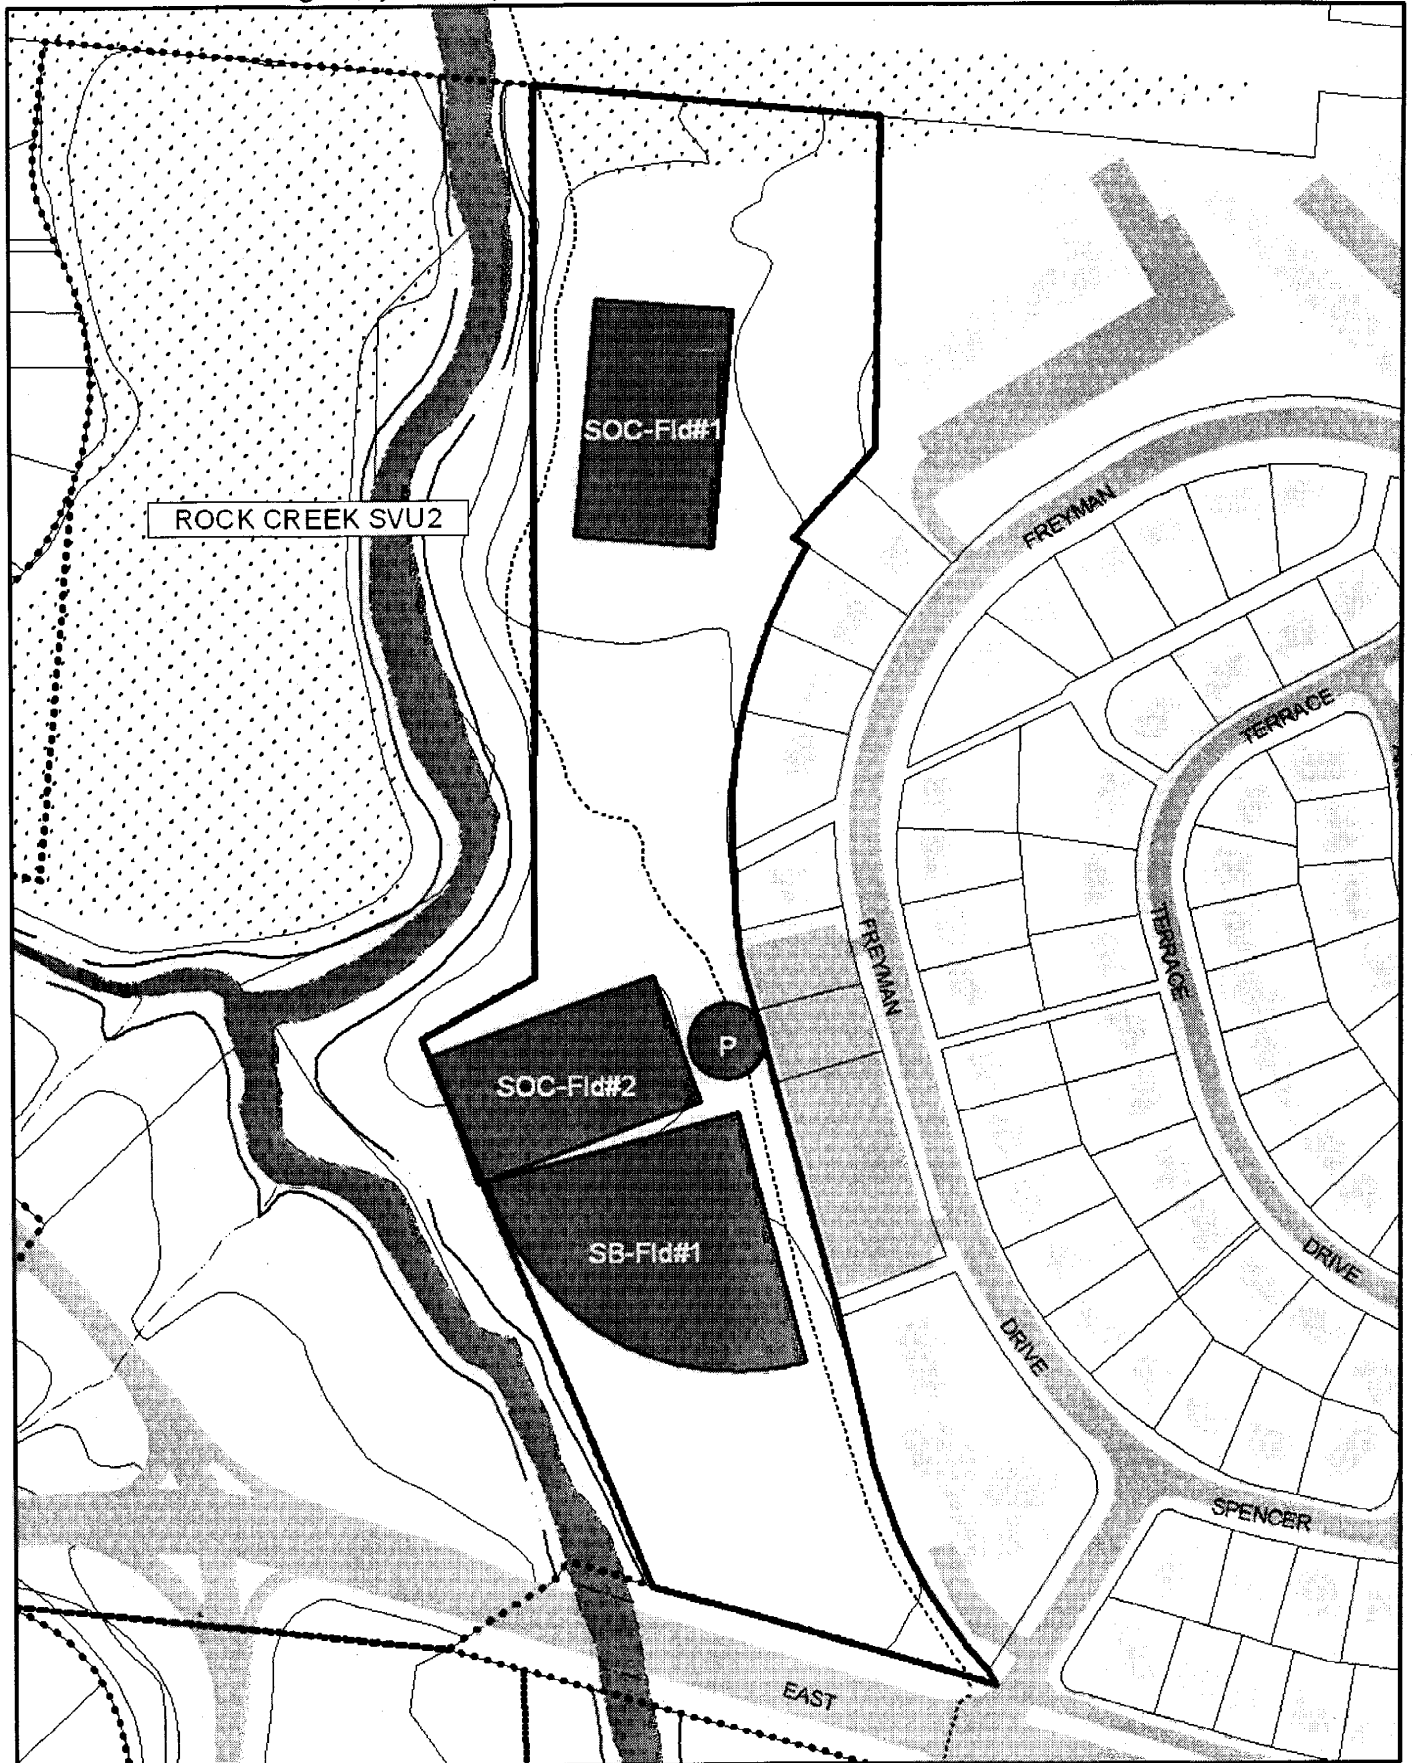

Meadowbrook Local Park

7901 Meadowbrook Lane, Chevy Chase, MD 20815

M-ND-PPC  Acreage 16.6
 Facility Code F08

Region S
 Area MB

Date 7/17/2002

Ray's Meadow Local Park

2901 East - West Highway, Chevy Chase, MD 20815

Acreage 9.9

Region S

Facility Code D94

Area MB

Date 7/19/2002

Randolph Hills Local Park

11805 Ashley Drive, Silver Spring, MD 20852

M-NCPPC  Acreage 18.0
Facility Code D93

Region S
Area MB

Date 7/19/2002

Perkins & Thorpe, Inc.

Winding Creek Local Park

12326 Dewey Road, Wheaton, MD 20906

M-NICPPC

Acreage 12.5
Facility Code E21

Region S
Area MB