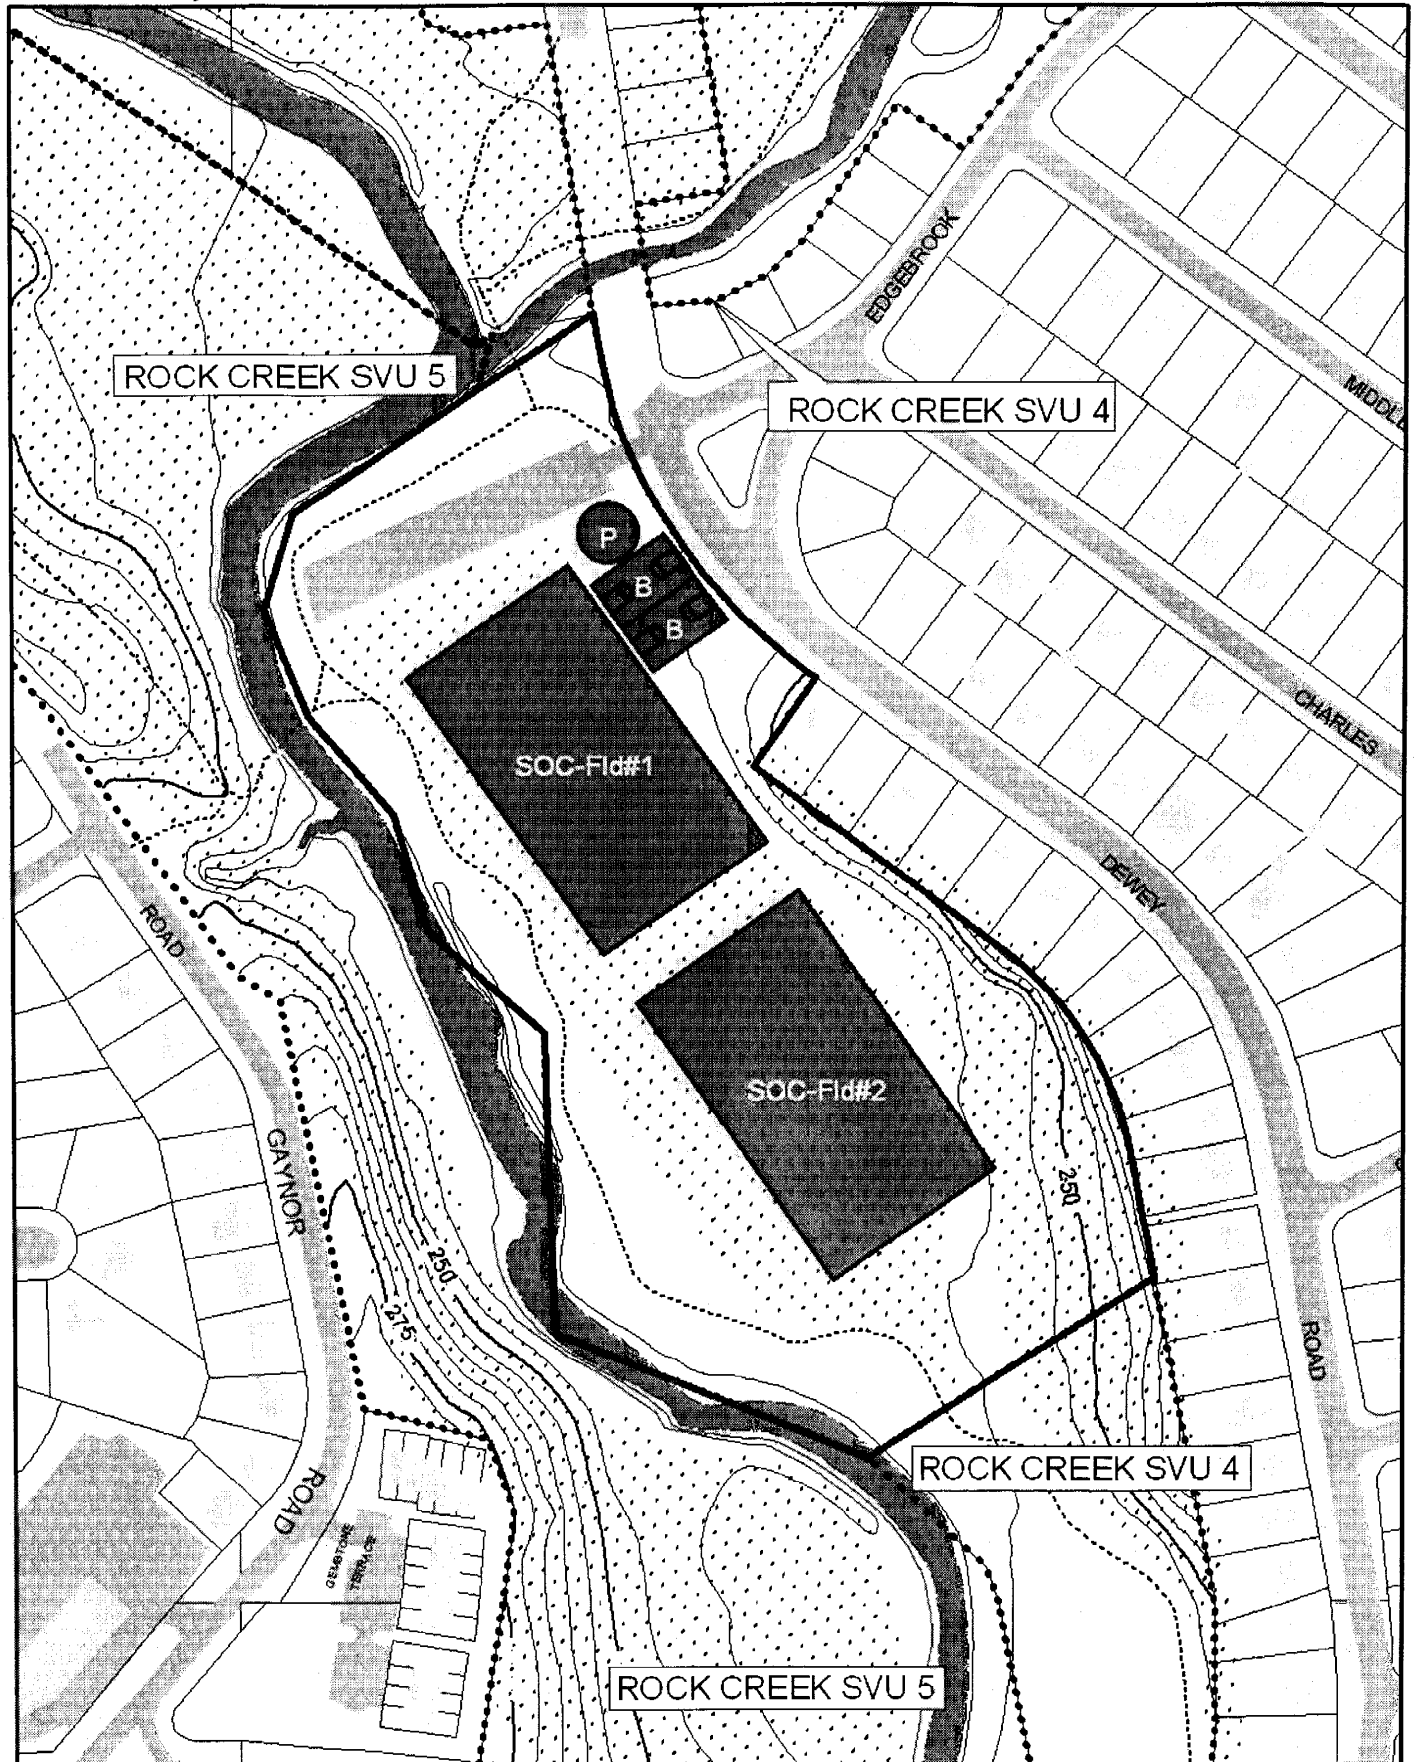

Winding Creek Local Park

12326 Dewey Road, Wheaton, MD 20906

M-NICPPC

Acreage 12.5
Facility Code E21

Region S
Area MB

Date 7/29/2002