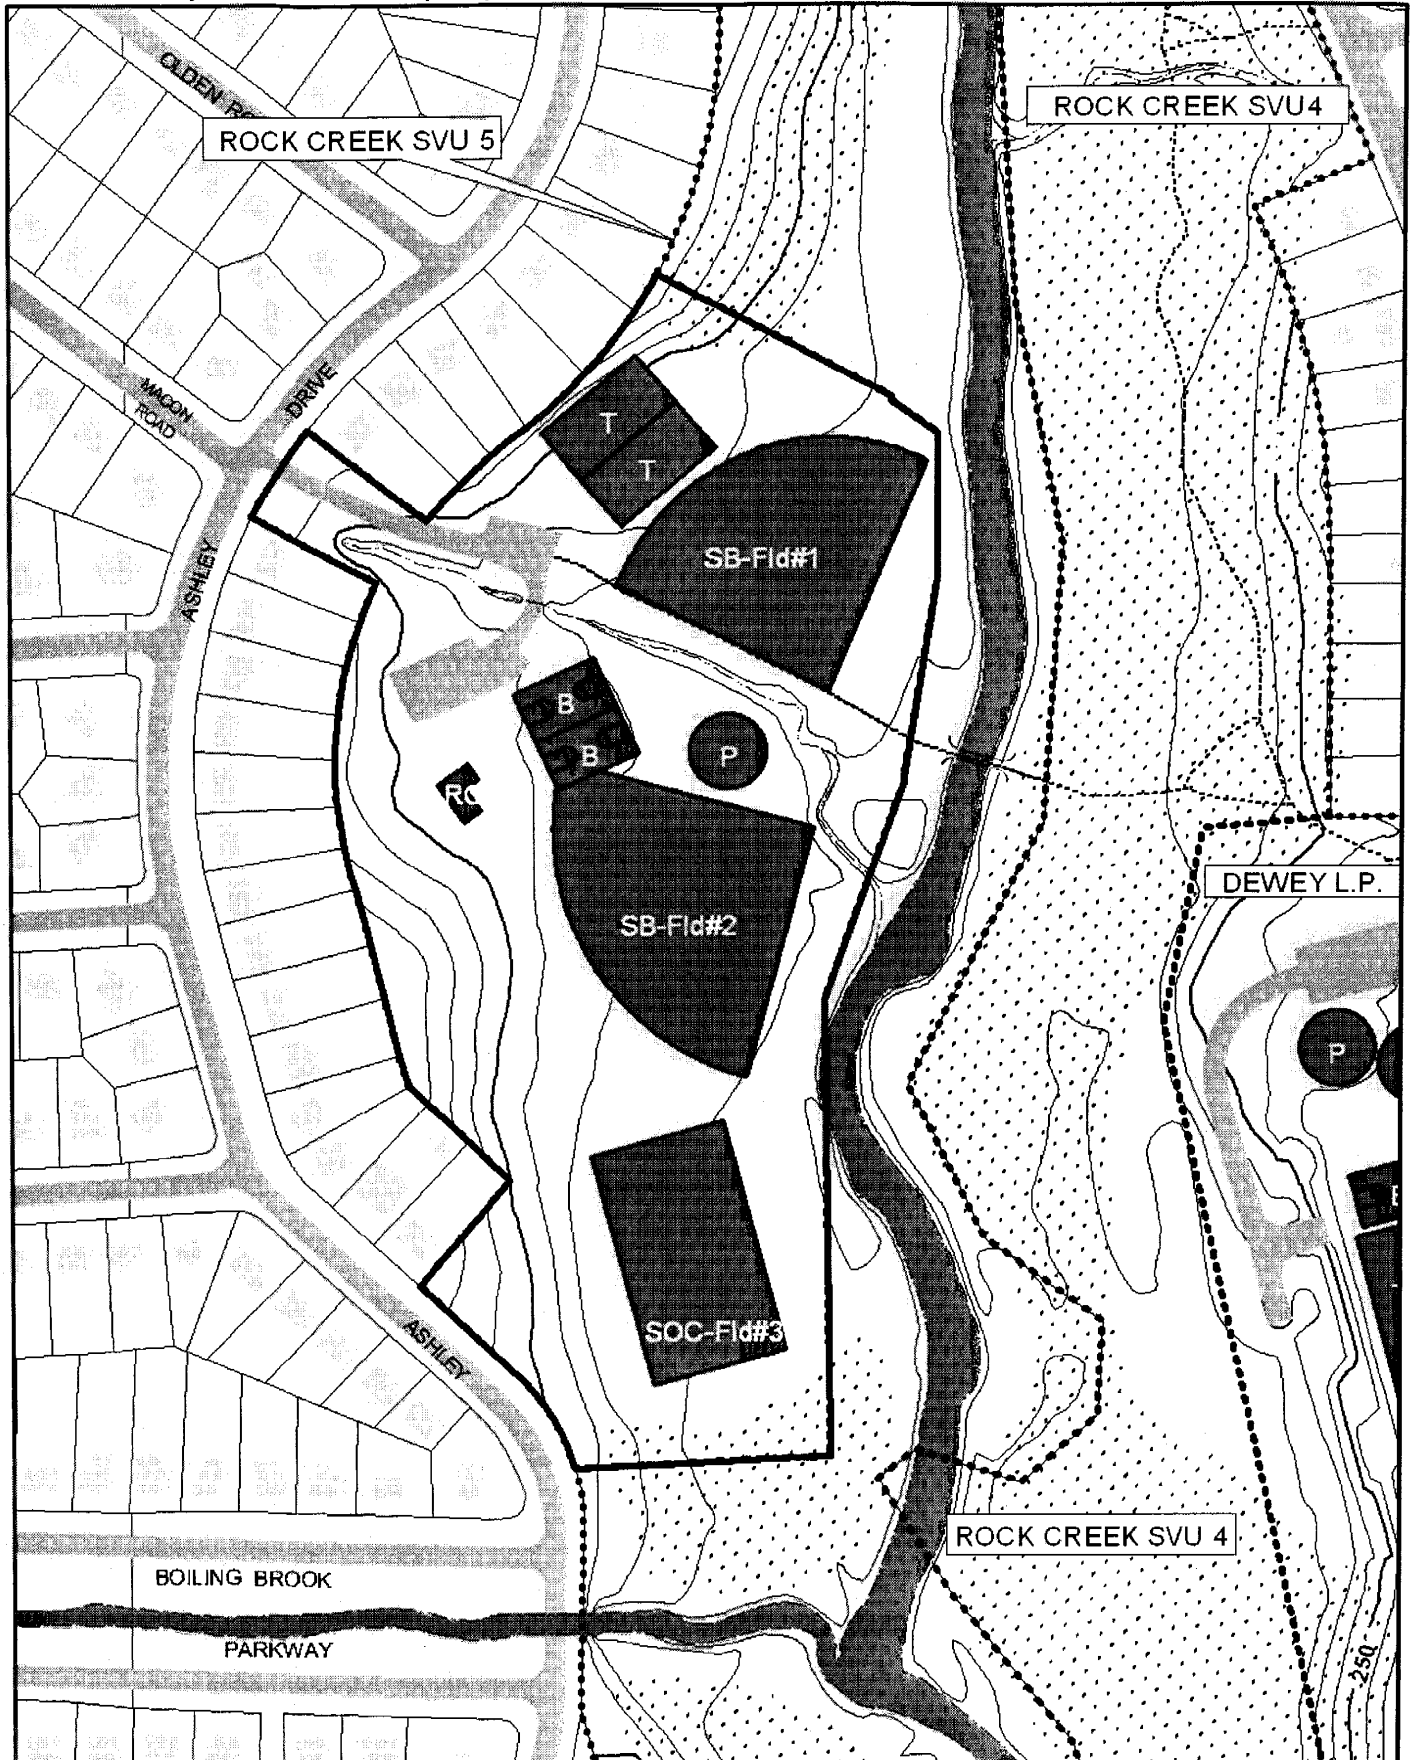

Acreage 9.9

Region S

Facility Code D94

Area MB

Date 7/19/2002

Randolph Hills Local Park

11805 Ashley Drive, Silver Spring, MD 20852

M-NCPPC  Acreage 18.0
Facility Code D93

Region S
Area MB

Date 7/19/2002

Perkins & Thorpe, Inc.

Winding Creek Local Park

12326 Dewey Road, Wheaton, MD 20906

M-NICPPC

Acreage 12.5
Facility Code E21

Region S
Area MB