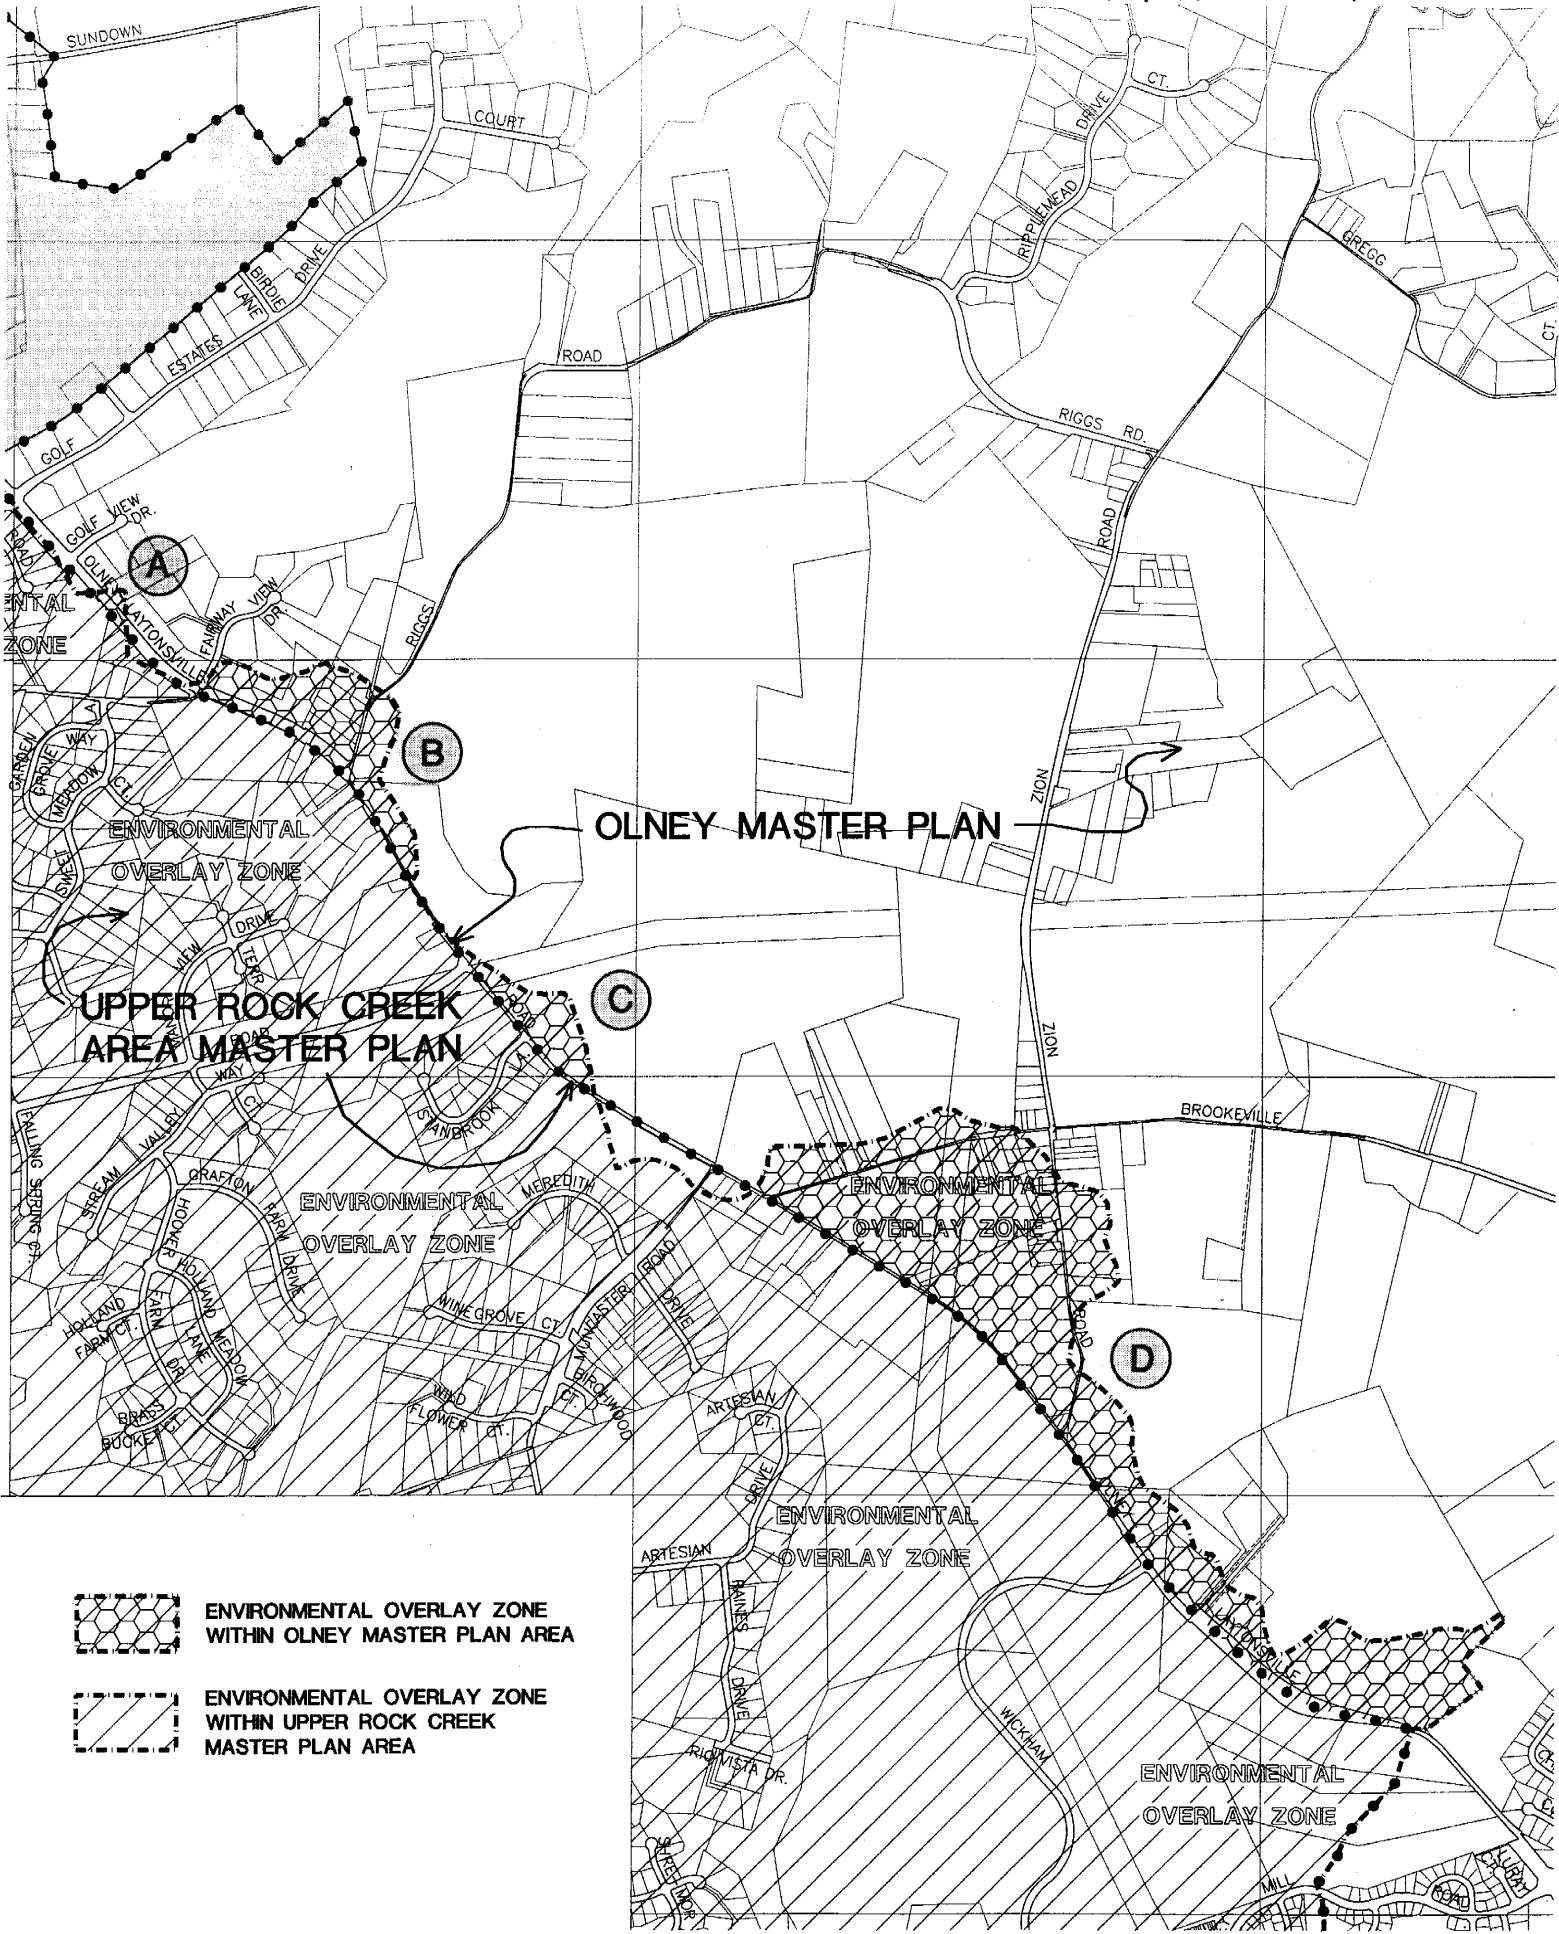

OLNEY SMA INDEX MAP- EUCLIDEAN ZONES

ENVIRONMENTAL
OVERLAY ZONE

ENVIRONMENTAL
OVERLAY ZONE

ENVIRONMENTAL
OVERLAY ZONE

RANNEY SPRING
/ RANNEY VILLAGE
OVERLAY ZONE

NW02

NW04

220

SCALE :

OLNEY SMA INDEX MAP - OVERLAY ZONE

 ENVIRONMENTAL OVERLAY ZONE WITHIN OLNEY MASTER PLAN AREA

 ENVIRONMENTAL OVERLAY ZONE WITHIN UPPER ROCK CREEK MASTER PLAN AREA

ENVIRONMENTAL OVERLAY ZONE