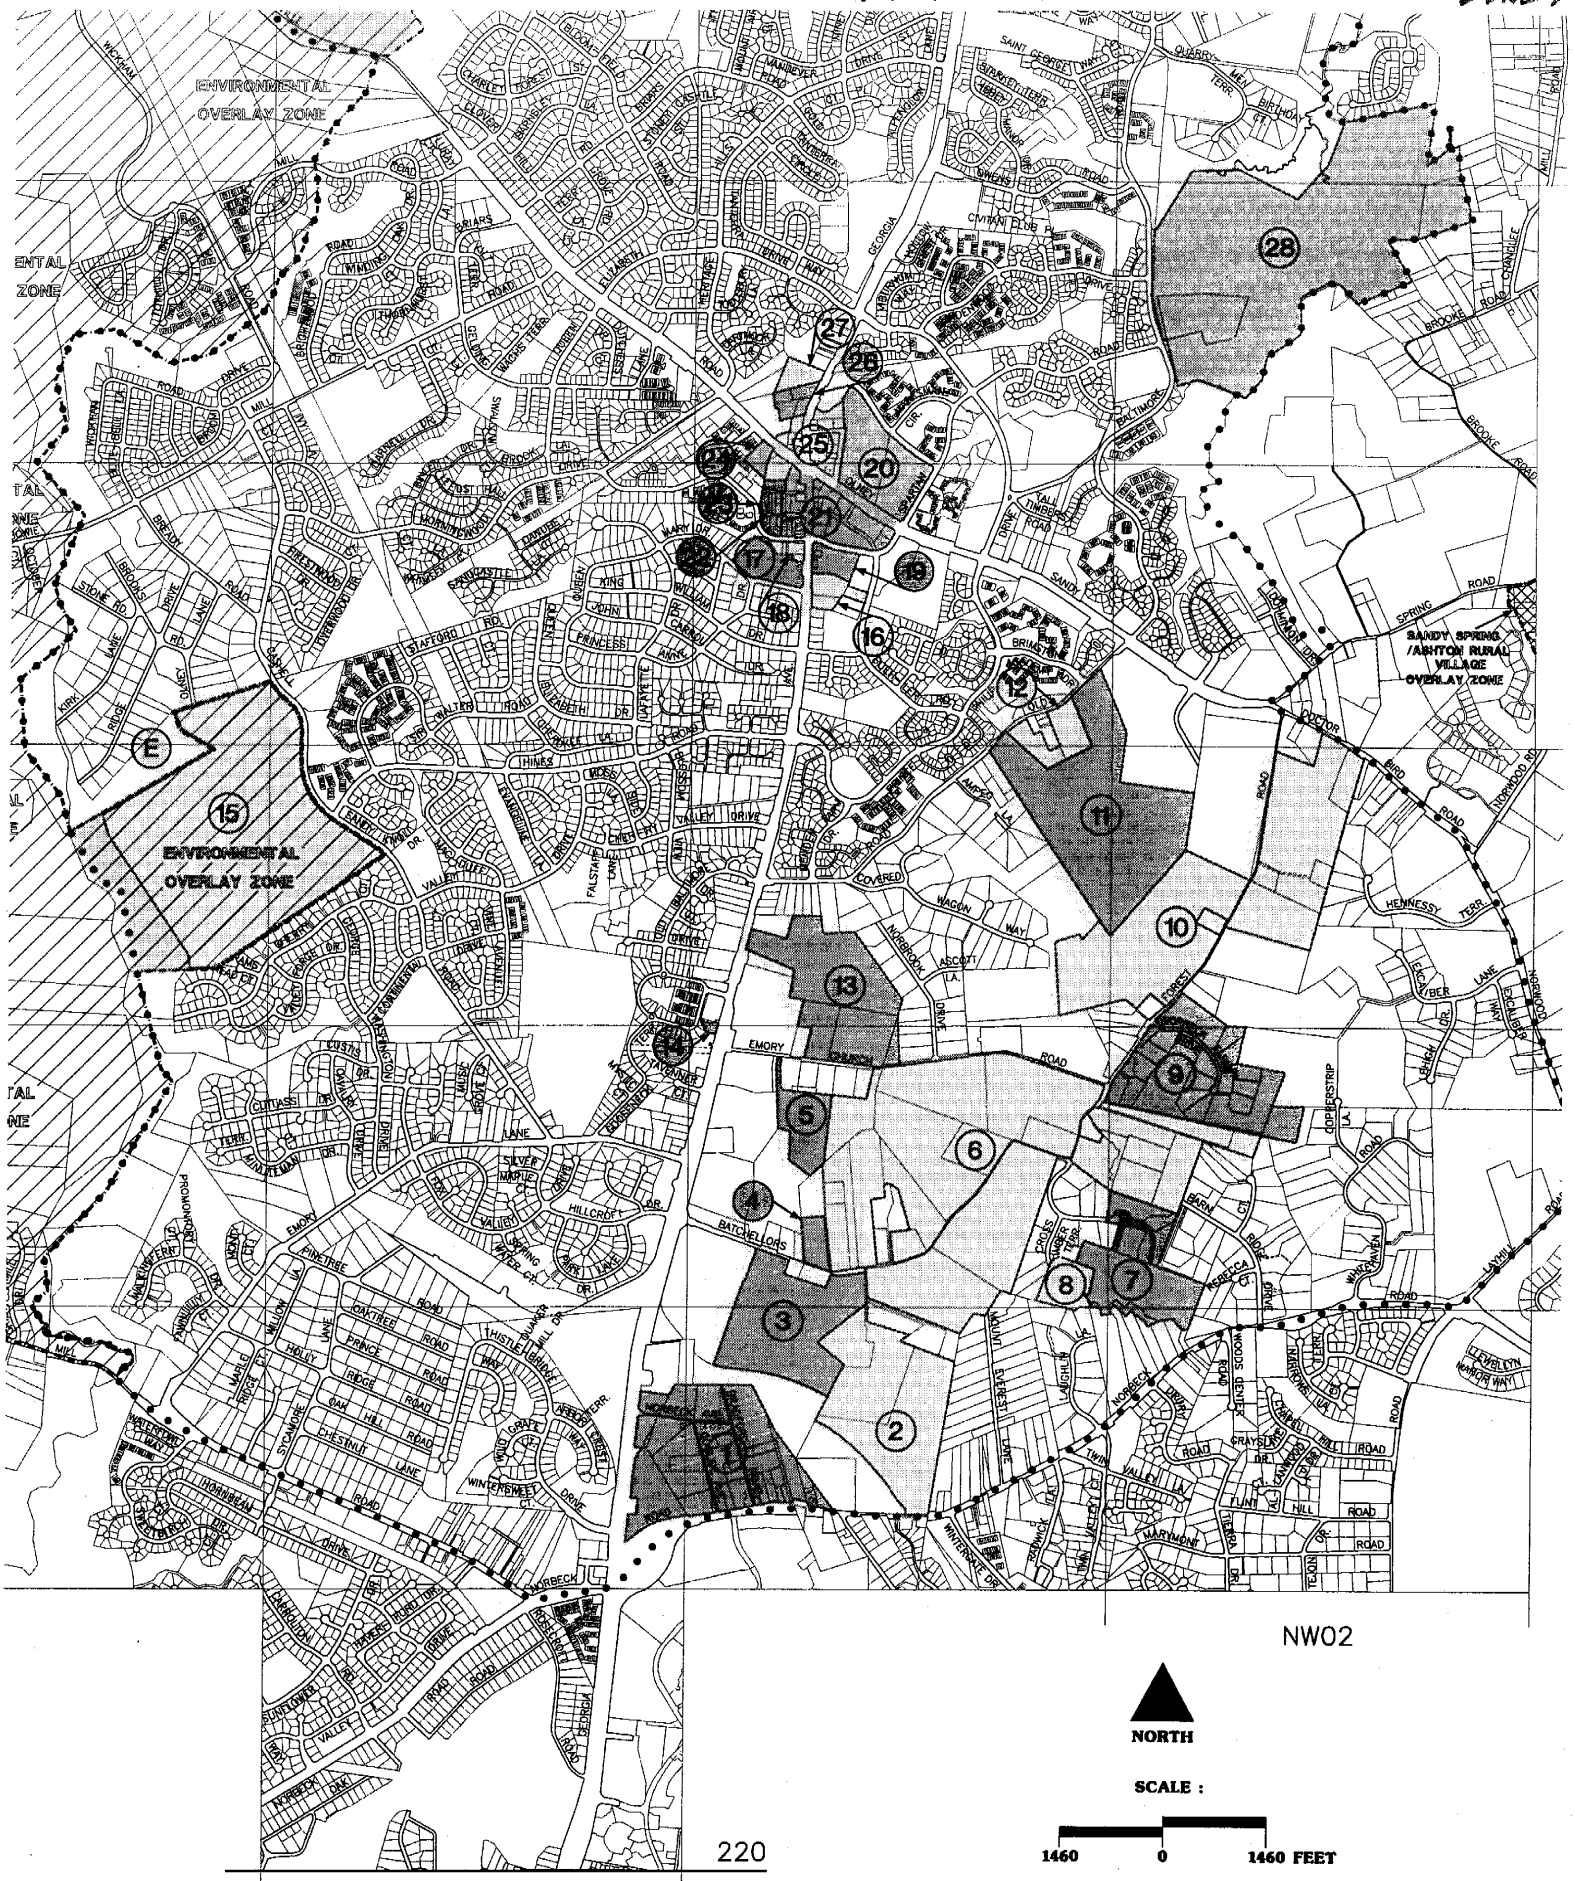

OLNEY SMA INDEX MAP- EUCLIDEAN ZONES

ENVIRONMENTAL
OVERLAY ZONE

ENVIRONMENTAL
OVERLAY ZONE

ENVIRONMENTAL
OVERLAY ZONE

RANNEY SPRING
/ RANNEY VILLAGE
OVERLAY ZONE

NW02

NW04

220

SCALE :

OLNEY SMA INDEX MAP - OVERLAY ZONE

 ENVIRONMENTAL OVERLAY ZONE WITHIN OLNEY MASTER PLAN AREA

 ENVIRONMENTAL OVERLAY ZONE WITHIN UPPER ROCK CREEK MASTER PLAN AREA

ENVIRONMENTAL OVERLAY ZONE