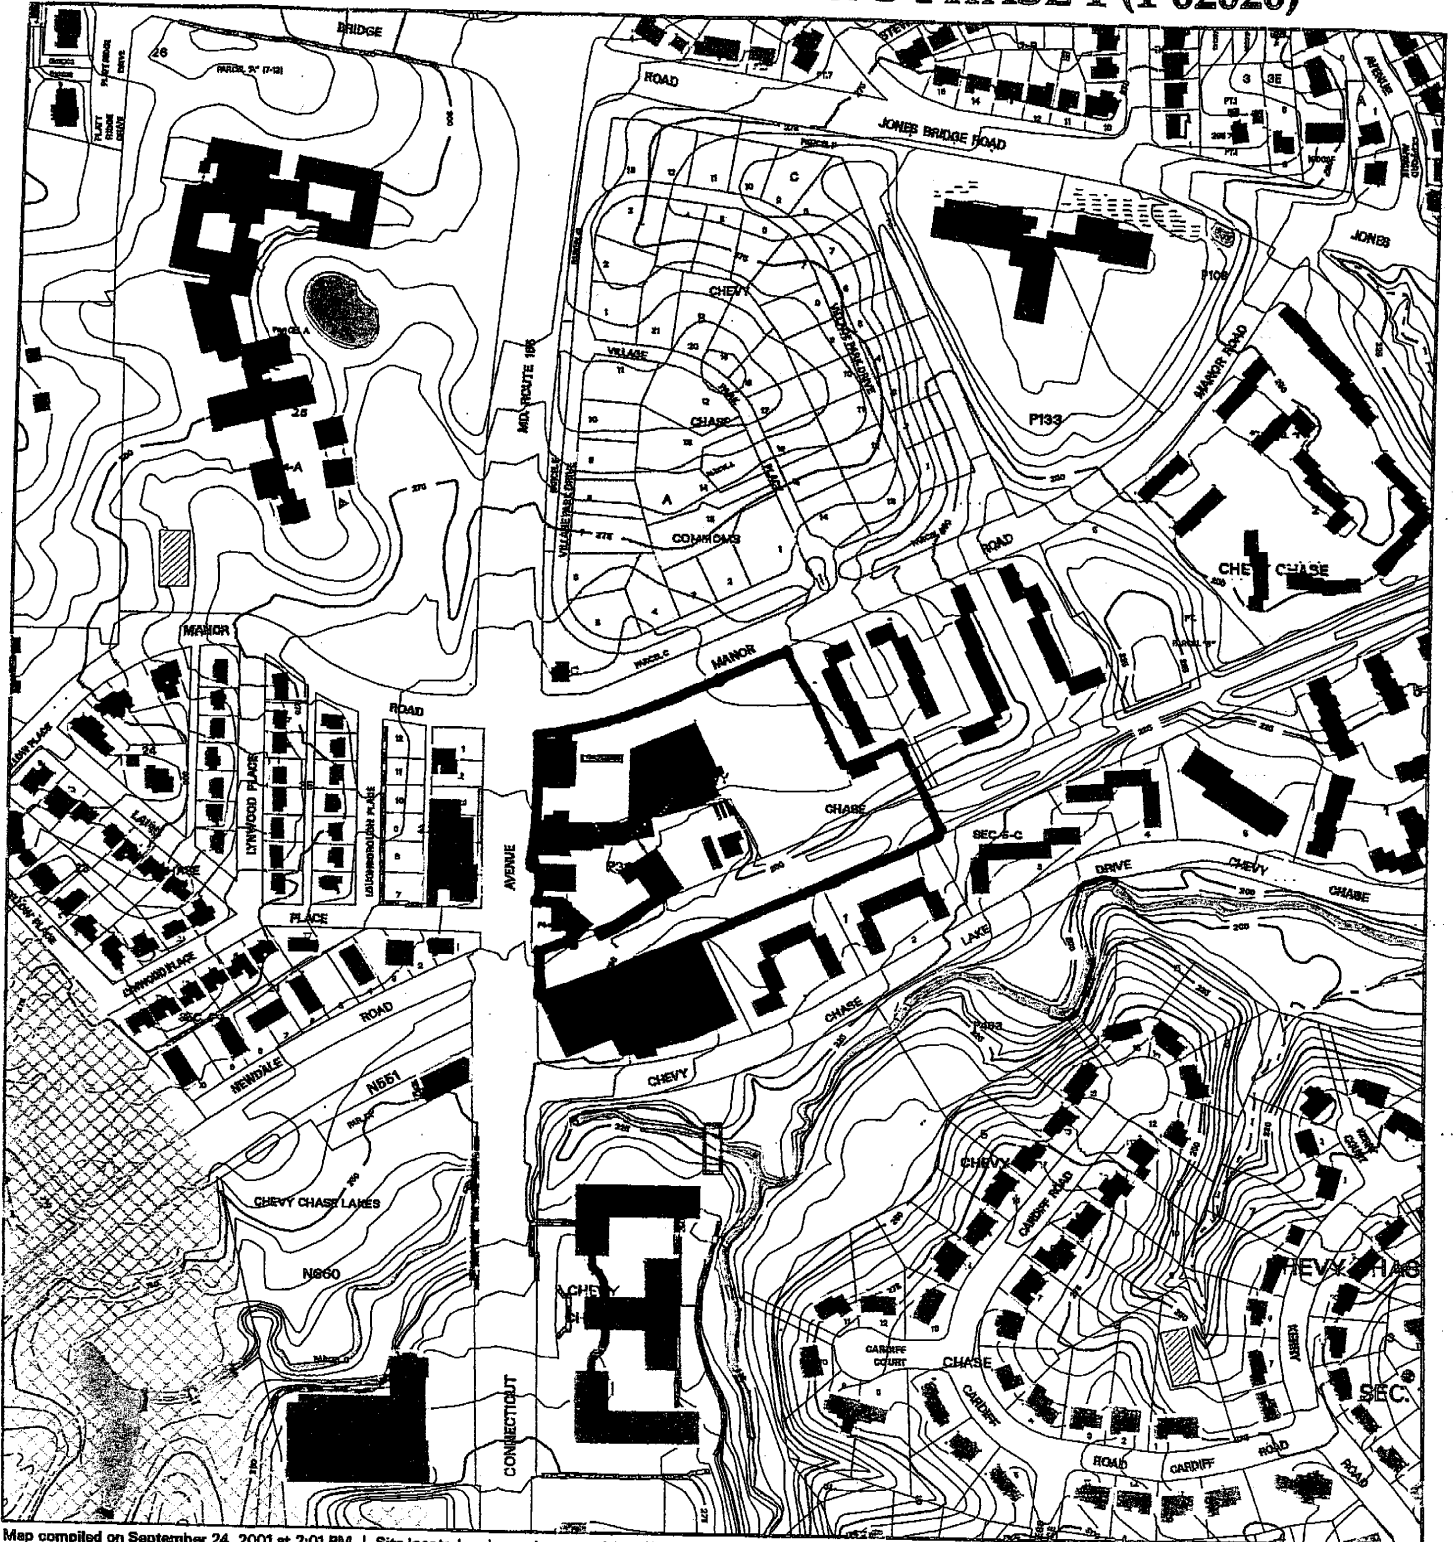

VICINITY MAP FOR

# CHEVY CHASE LAKE EAST PAR. A & B PHASE 1 (1-02020)

Map compiled on September 24, 2001 at 2:01 PM | Site located on base sheet no - 210NW04

Property lines are compiled by adjusting the property lines to topography created from aerial photography and should not be interpreted as actual field surveys. Planimetric features were compiled from 1:14400 scale aerial photography using stereo photogrammetric methods.

This map is created from a variety of data sources, and may not reflect the most current conditions in any one location and may not be completely accurate or up to date. All map features are approximately within five feet of their true location. This map may not be the same as a map of the same area plotted at an earlier time as the data is continuously updated. Use of this map, other than for general planning purposes is not recommended. - Copyright 1998