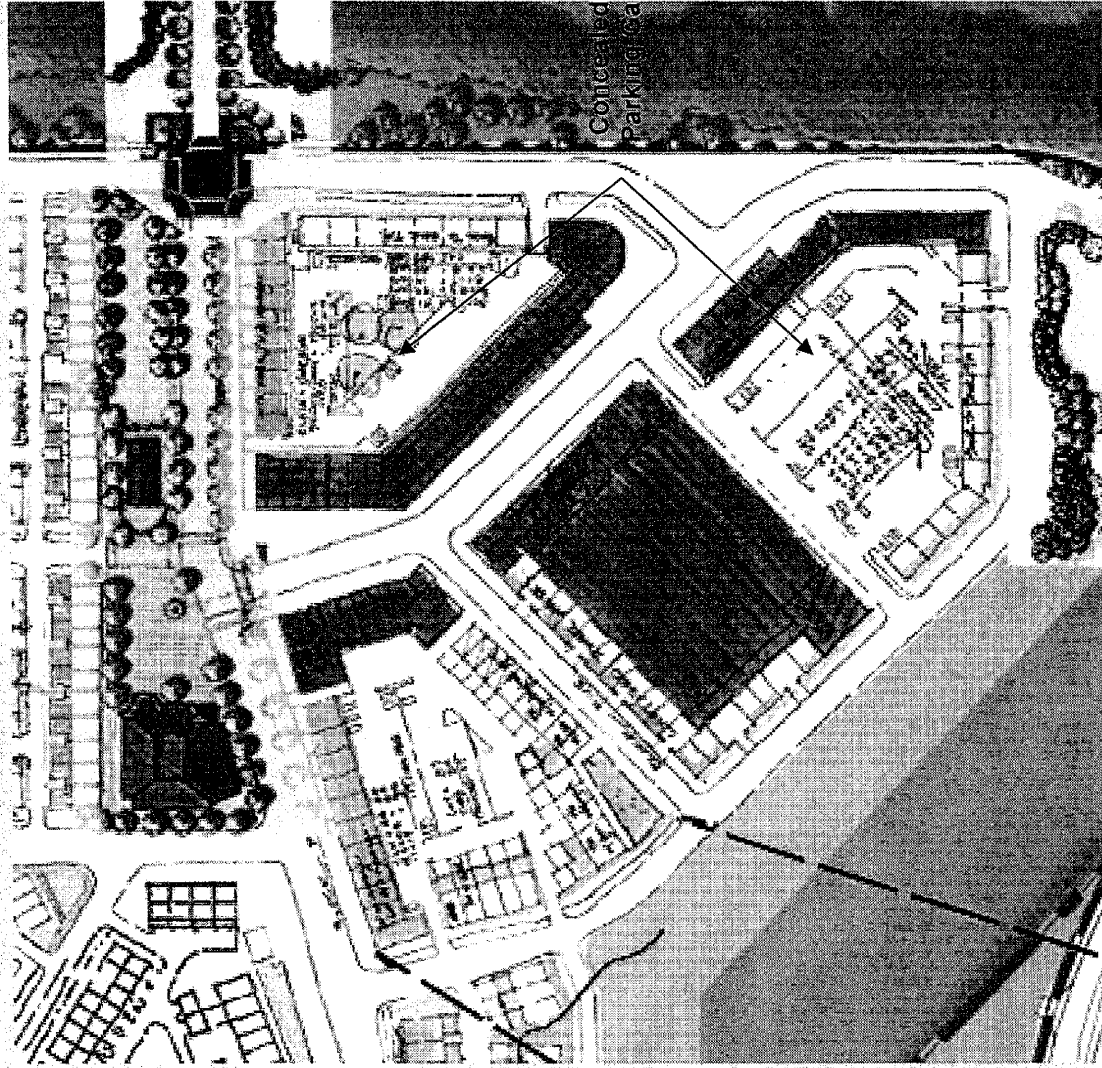

CLARKSBURG

West Side Conceptual Plan

TORTI GALLAS AND PARTNERS • DUANY PLATER-ZYBERK & COMPANY • Michael Vergason Landscape Architects

CLARKSBURG

Depicts the option for one block within the Town Center to allow either residential or retail buildout. (Determination to be made at Site Plan based on market drivers and optimal solution for the Town Center.)

Concept for Blocks 3, 4 & 5

CLARKSBURG

Concept for Special Pavement Sidewalks

TORTI GALLAS AND PARTNERS • DUANY PLATER-ZYBERK & COMPANY • MICHAEL VERGASON LANDSCAPE ARCHITECTS

CLARKSBURG

Conceptual Town Center Green