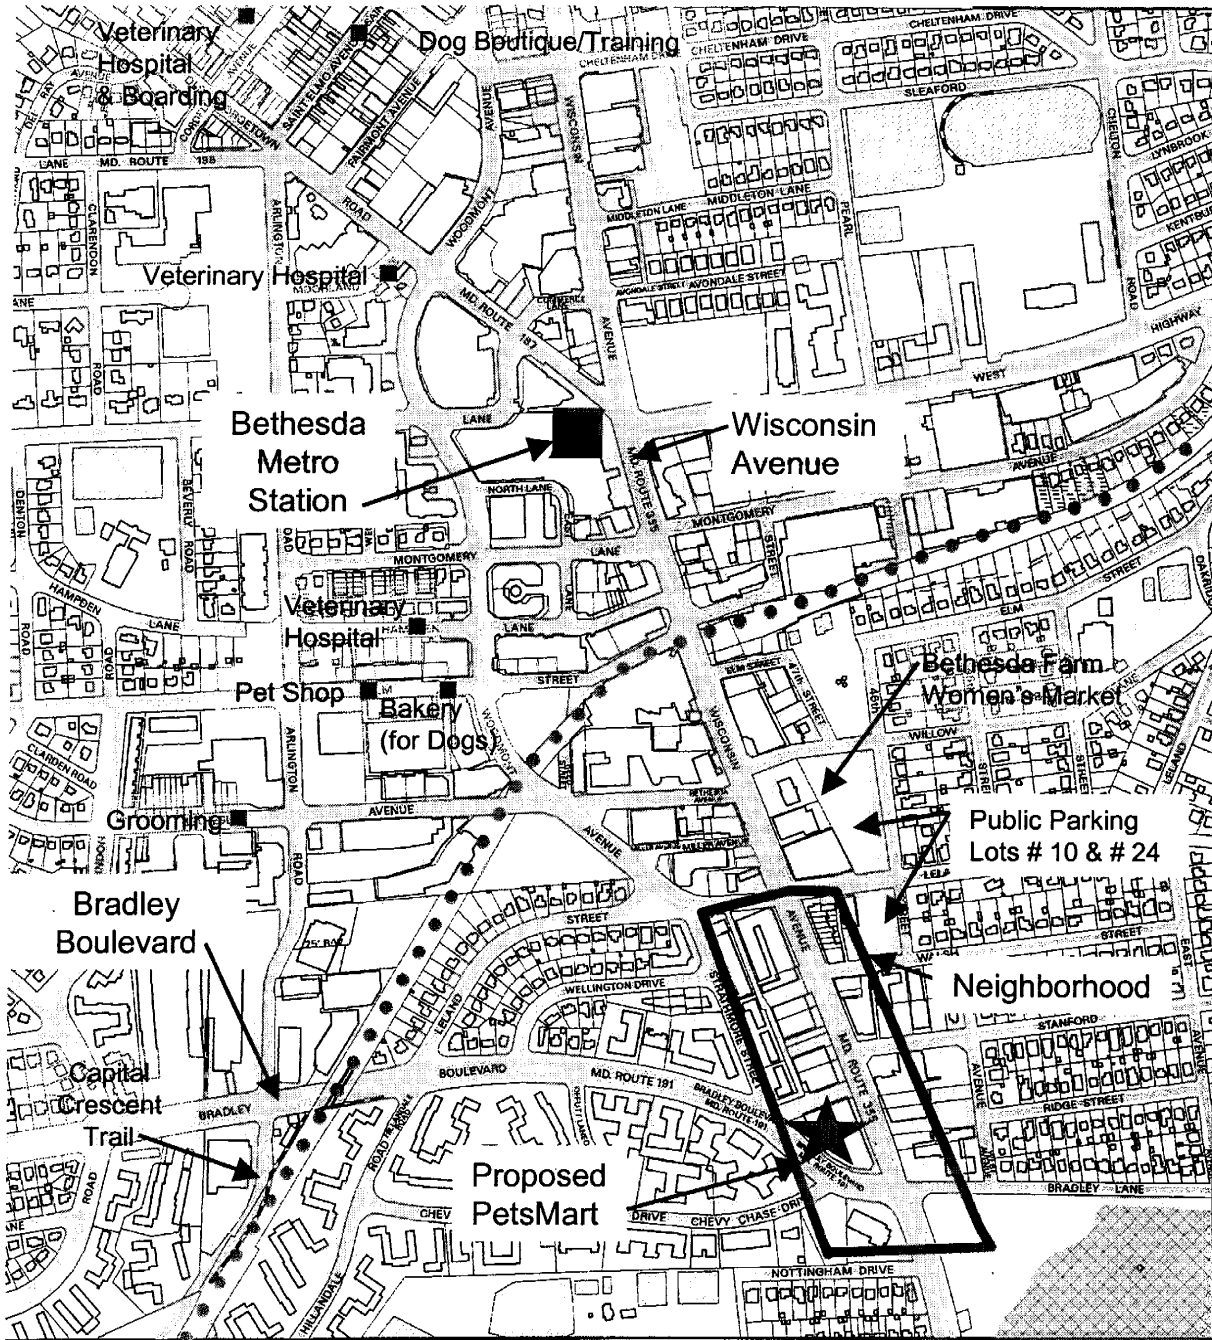

# Vicinity Map for PetsMart Special Exceptions

Attachment 2

Map compiled on September 02, 2004 at 5:59 PM | Site located on base sheet no - 209NW05

- ★ Bethesda View – Location of Proposed PetsMart
- Neighborhood
- Other Pet Shops, Grooming, Veterinary Hospitals, Pet Speciality Shops & Animal Boarding Places within Bethesda CBD
- Bethesda Metro Station
- ● ● ● Capital Crescent Trail

Attachment 2