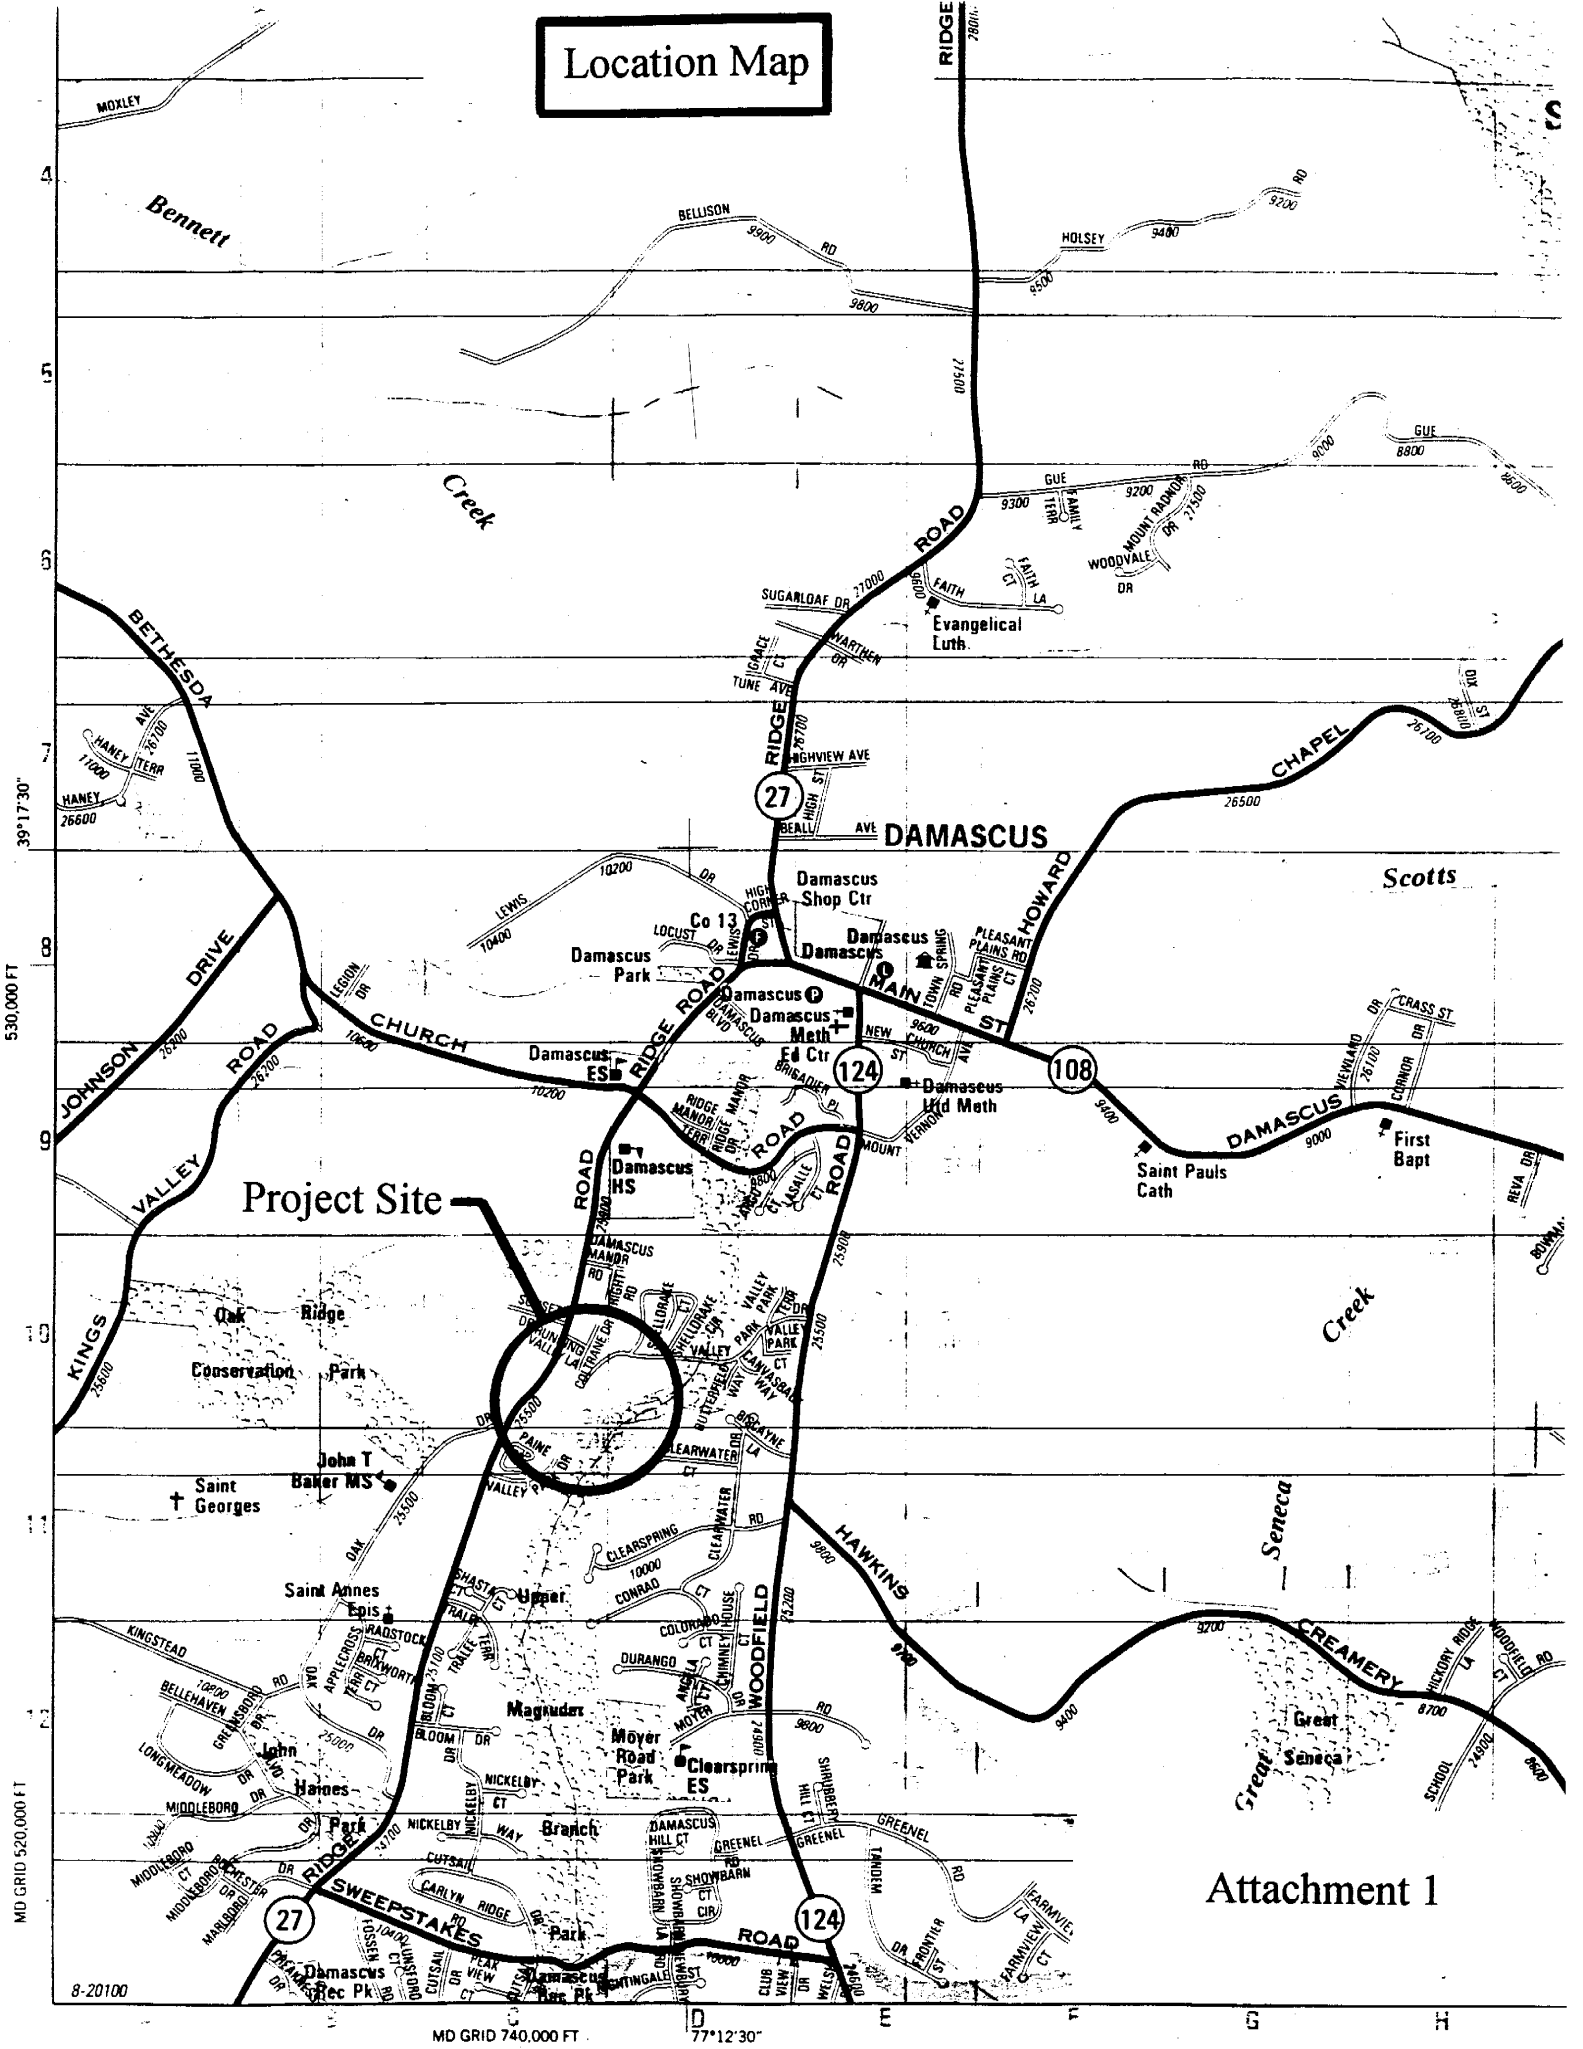

Location Map

39°17'30"

530,000 FT

MD GRID 520,000 FT

8-20100

MD GRID 740,000 FT 77°12'30"

Attachment 1