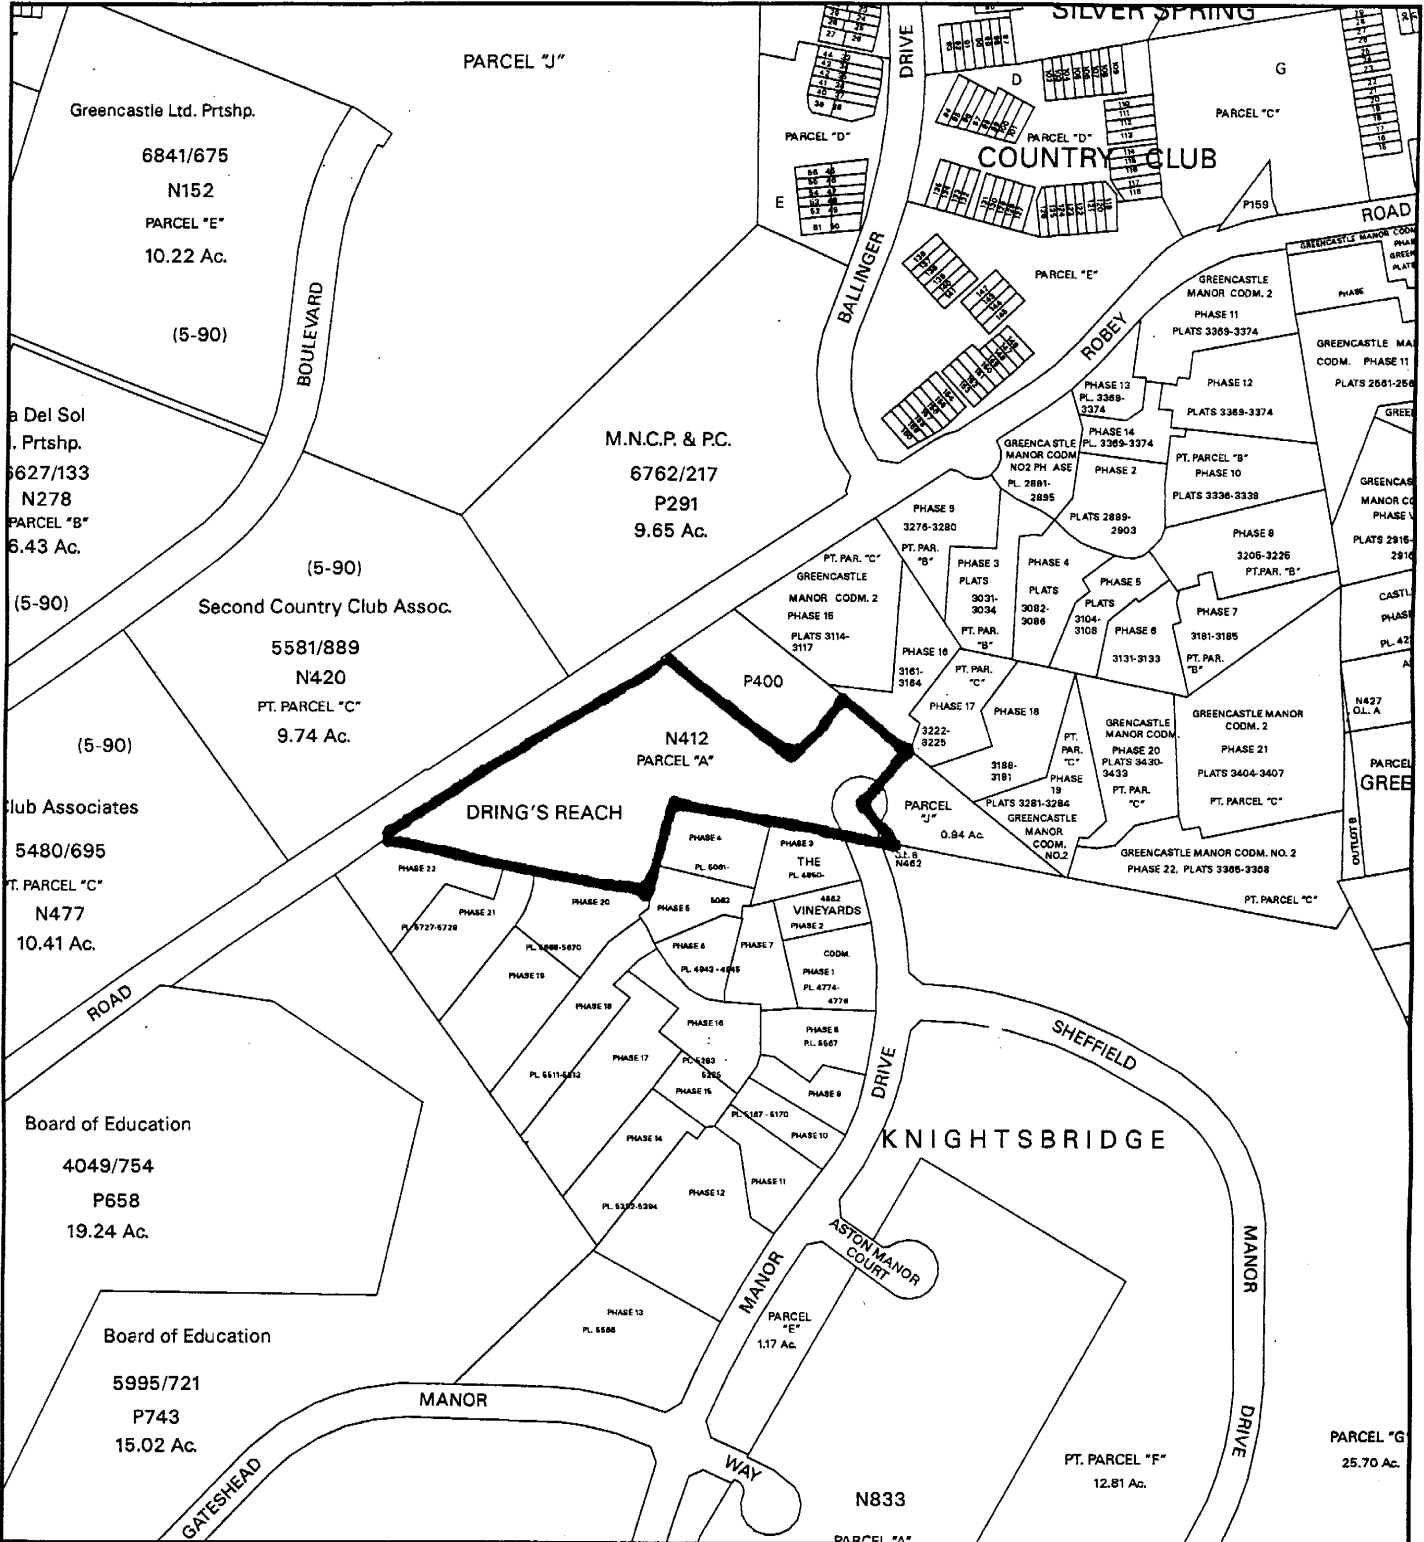

# ROBEY ROAD PROPERTY (1-90156A)

Map compiled on April 22, 2005 at 11:08 AM | Site located on base sheet no - 218NE04

## NOTICE

The planimetric, property, and topographic information shown on this map is based on copyrighted Map Products from the Montgomery County Department of Park and Planning of the Maryland - National Capital Park and Planning Commission, and may not be copied or reproduced without written permission from M-NCPPC.

Property lines are compiled by adjusting the property lines to topography created from aerial photography and should not be interpreted as actual field surveys. Planimetric features were compiled from 1:14400 scale aerial photography using stereo photogrammetric methods.

This map is created from a variety of data sources, and may not reflect the most current conditions in any one location and may not be completely accurate or up to date. All map features are approximately within five feet of their true location. This map may not be the same as a map of the same area plotted at an earlier time as the data is continuously updated. Use of this map, other than for general planning purposes is not recommended. - Copyright 1998