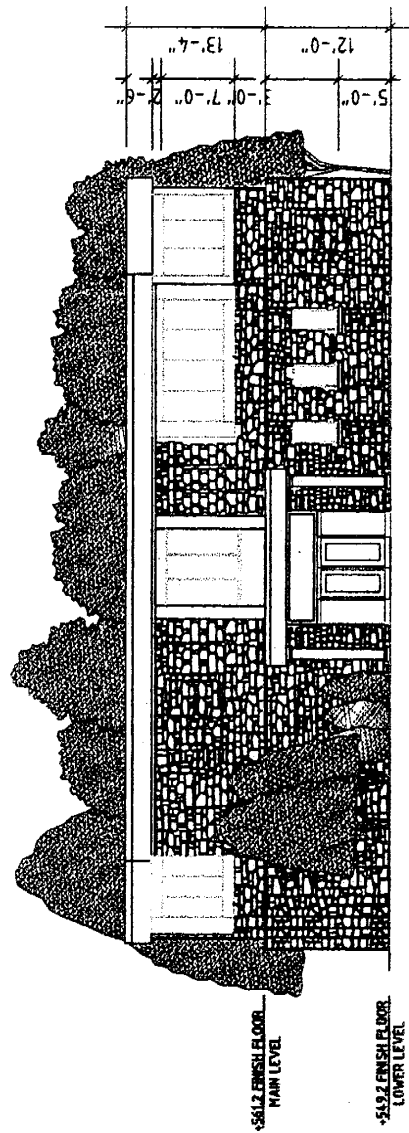

SOUTH ELEVATION

EAST ELEVATION

<b>DeLizzio Architects &amp; Planners</b> A Professional Corporation 12 South Adams Street, Rockville, Maryland, 20850 Telephone: 301-424-6944		Submission # R-Design # 6/28/15 CAPPLAN 001	# 77320 Elevations
---	--	--	--------------------------

SOUTH ELEVATION

WEST ELEVATION