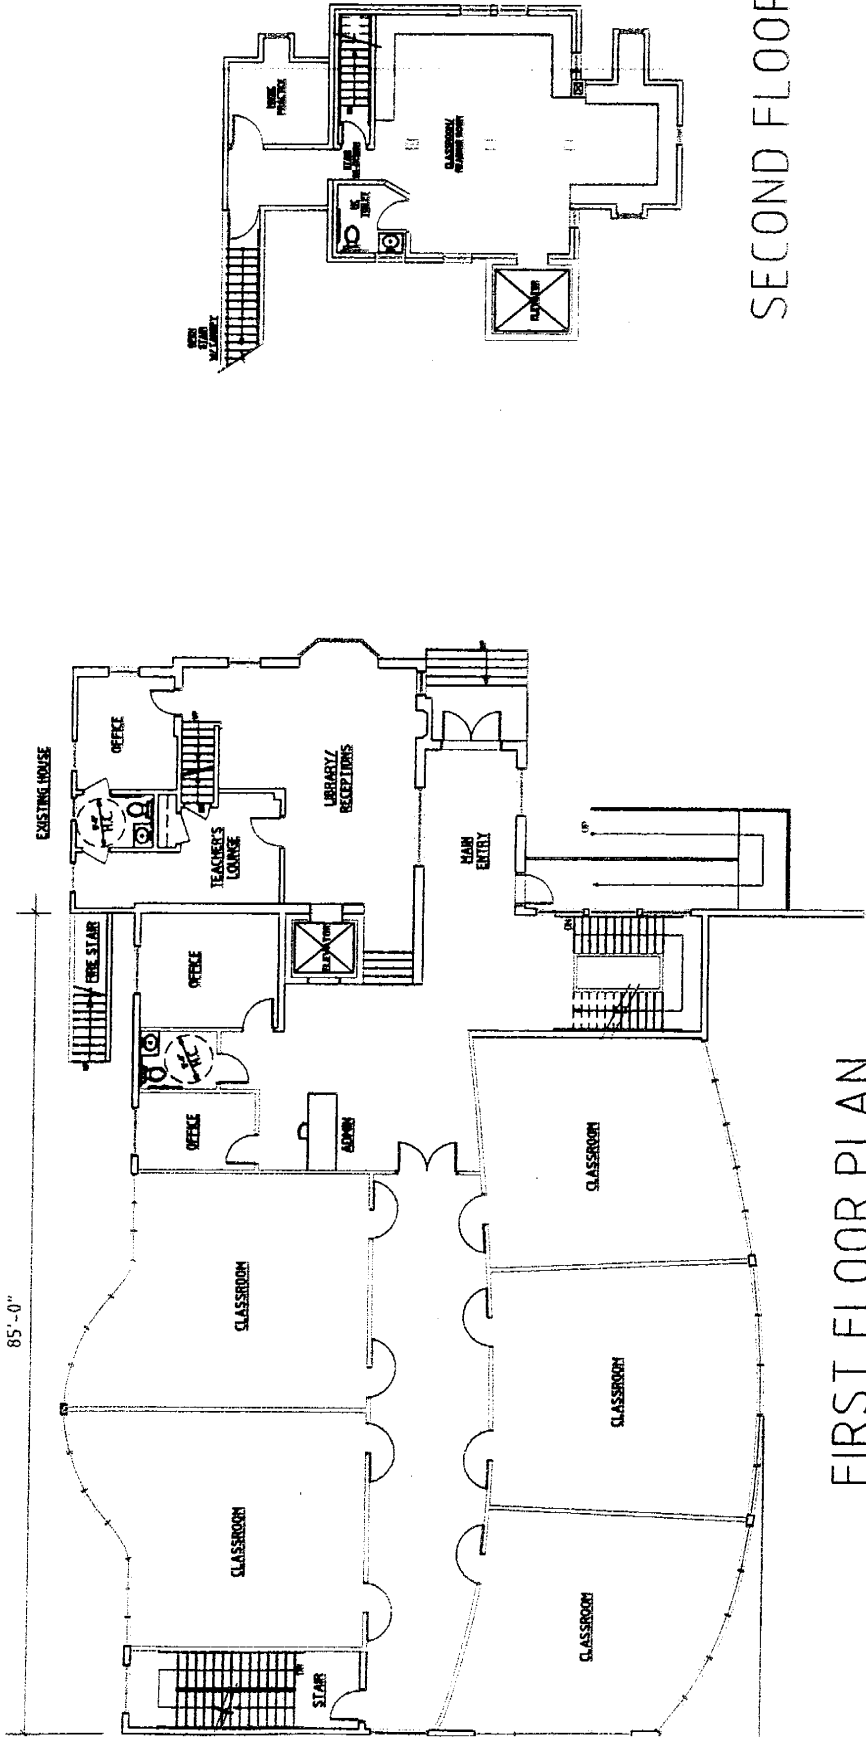

LOWER LEVEL PLAN  
(5,525 SF)

FIRST FLOOR PLAN  
(5,525 SF)

SECOND FLOOR

<b>Delizzio Architects &amp; Planners</b> A Professional Corporation 12 South Adams Street, Rockville, Maryland, 20850 Telephone: 301-424-8844		Submitter: Winchu 77380 Georgia 04/09/04 WPC2004R_Rev1
---	--	--