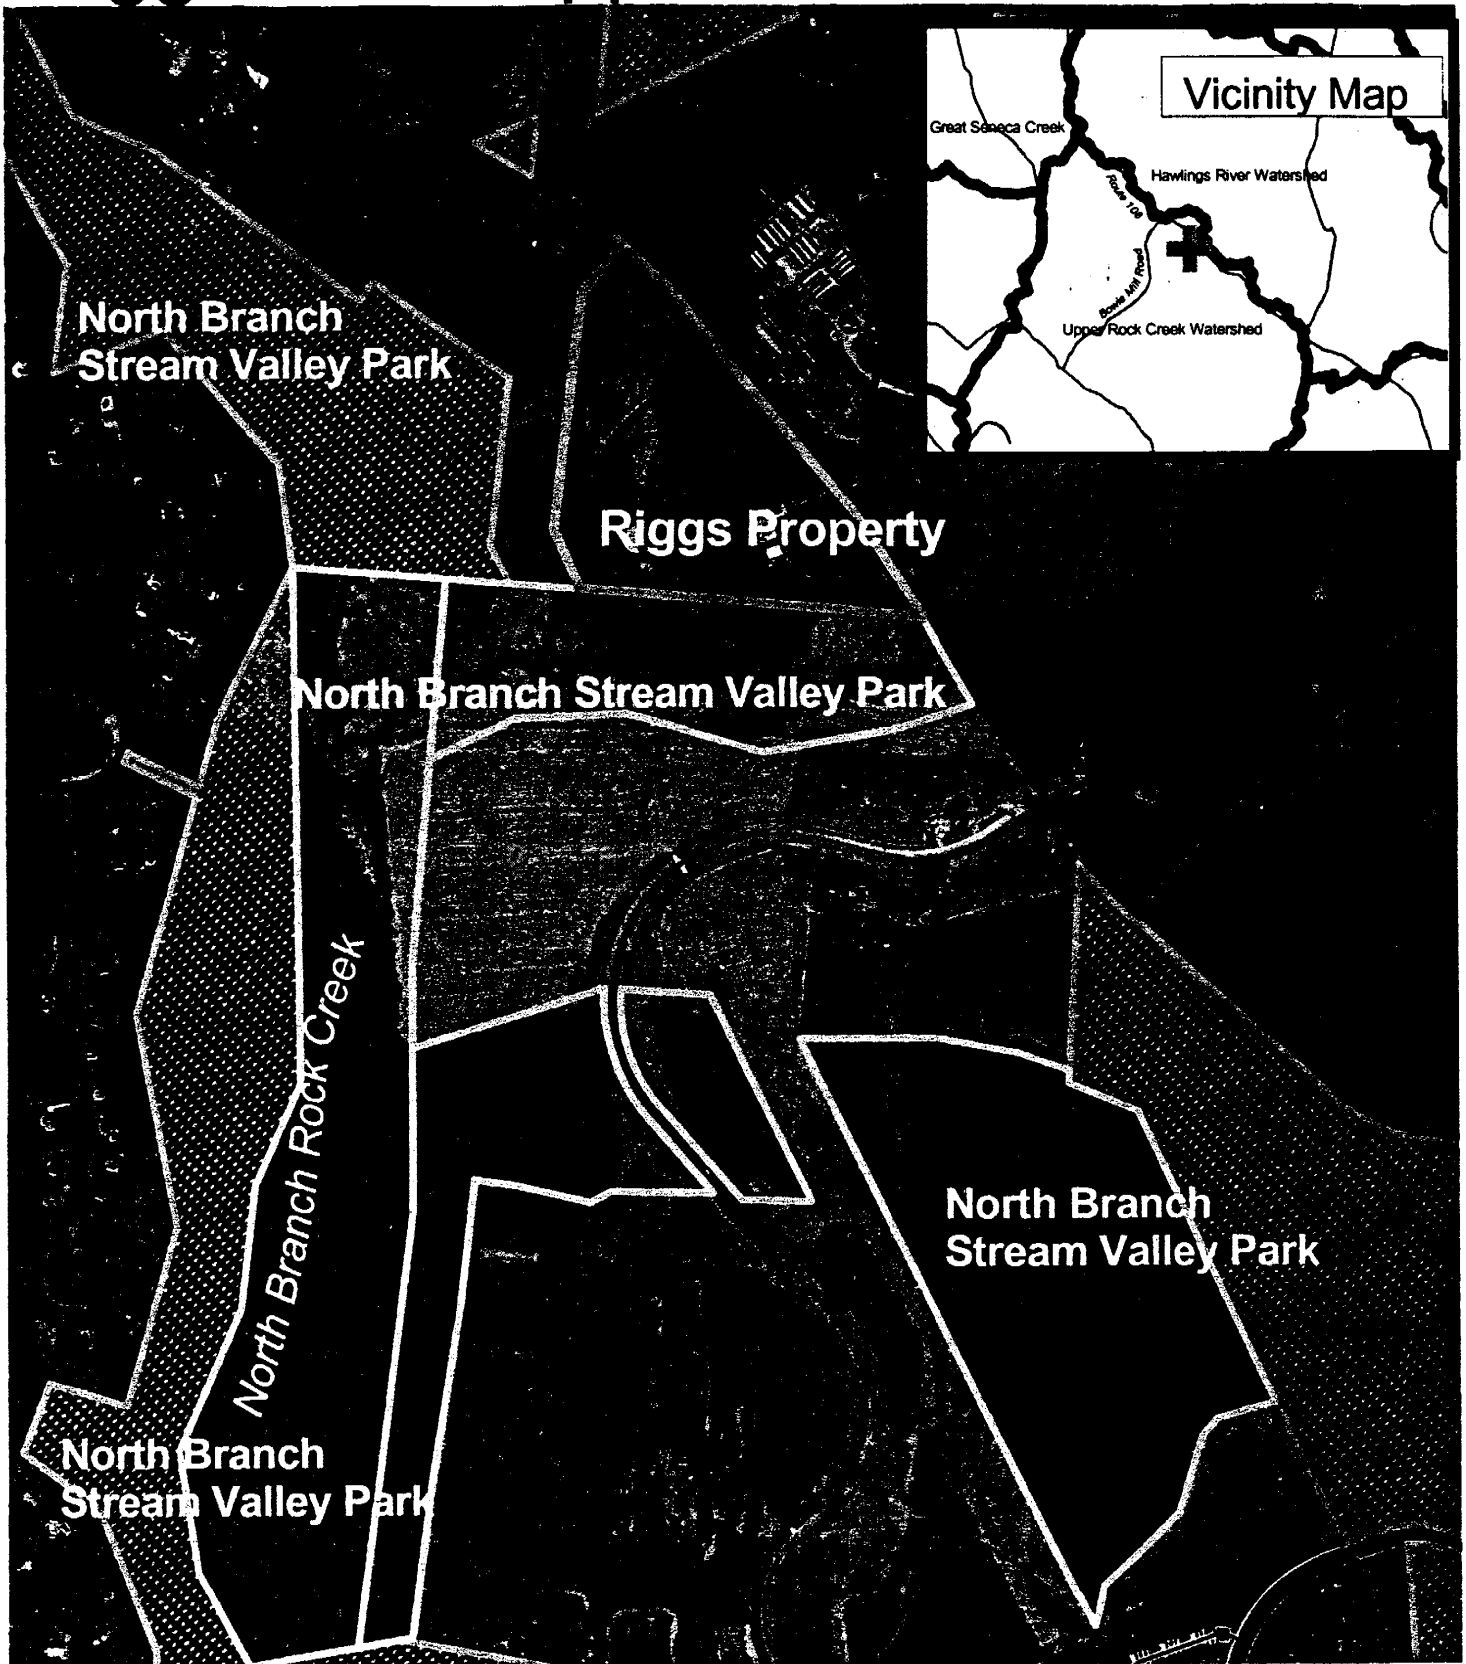

Riggs Farm Upper Rock Creek

- Parks**
- Existing
 - Proposed
- Roads**
- Streams**

500 0 500 1000 Feet

Forest is brown and grass is green in this early Spring 2004 aerial photograph

Llewellyn Property

- Parks**
-  Existing
 -  Proposed
 -  Roads
 -  Streams

B-5

Forest is brown and grass is green in this early Spring 2004 aerial photograph

Santini Road Property

Parks

-  Existing
-  Proposed
-  Roads
-  Streams

500 0 500 1000 Feet

B-6

N

Forest is brown and grass is green in this early Spring 2004 aerial photograph

Upper Paint Branch Properties Key Map

- Parks**
-  Existing
 -  Proposed
 -  Roads
 -  Streams

B-7

Forest is brown and grass is green in this early Spring 2004 aerial photograph