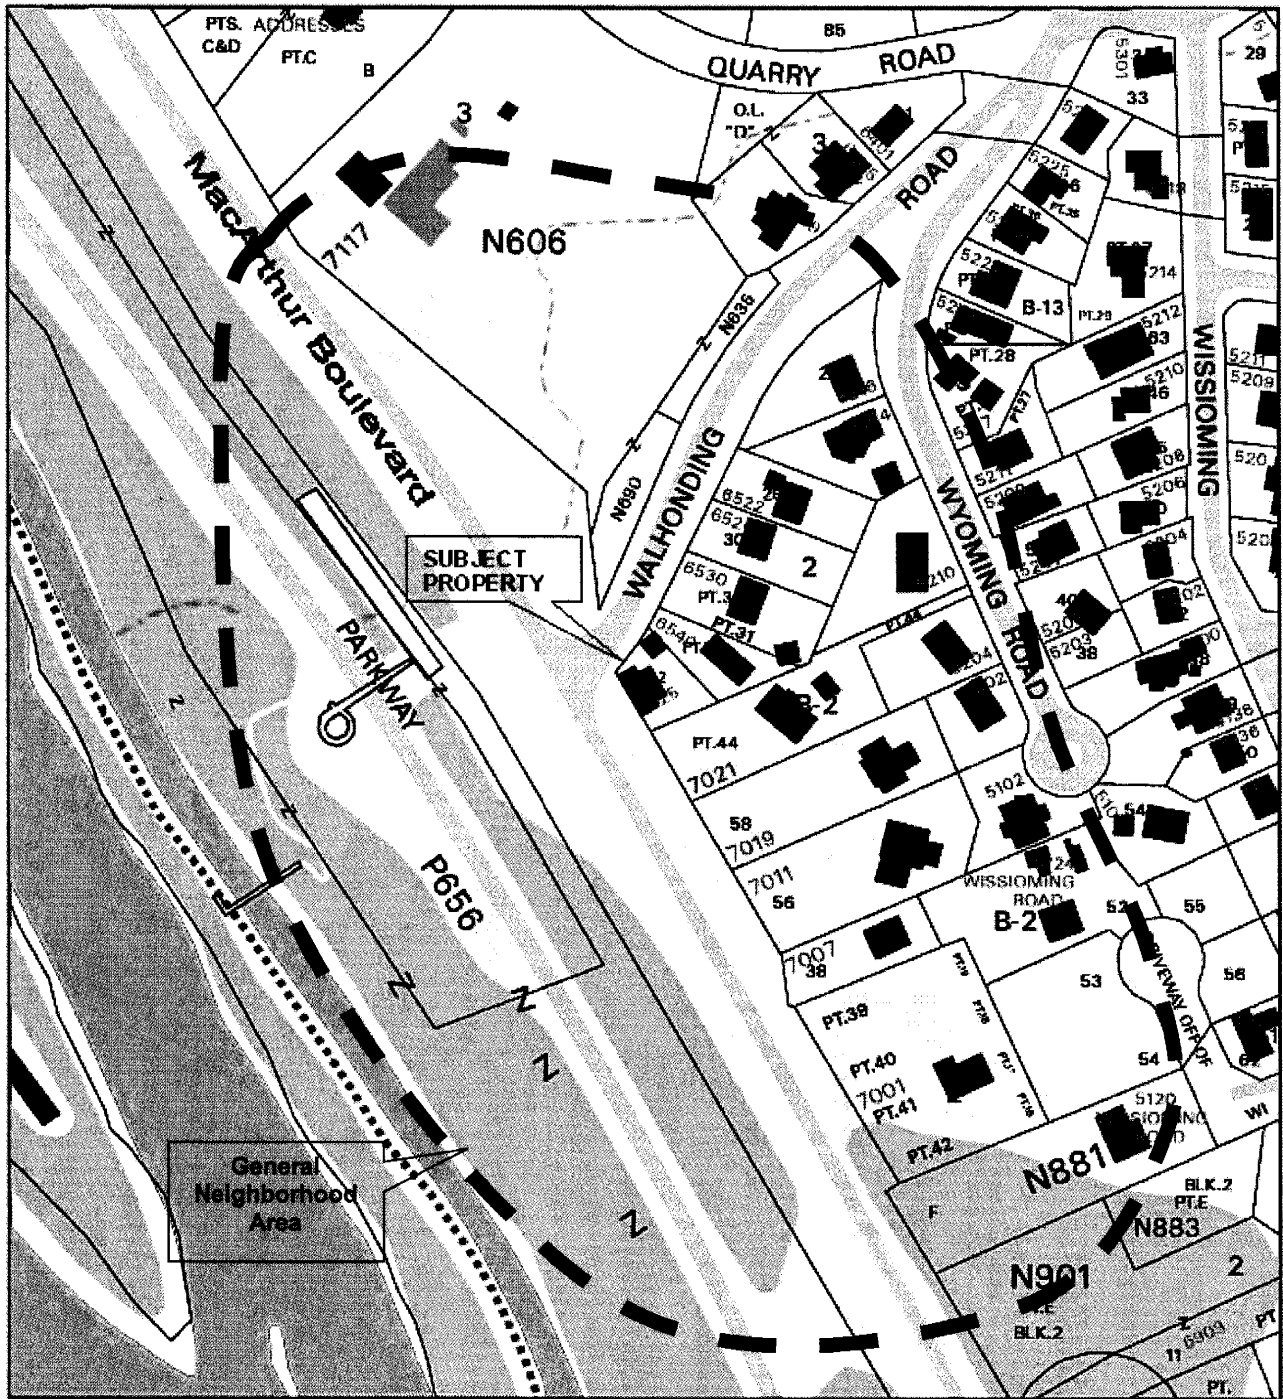

SYCAMORE STORE S-2651

Map compiled on October 11, 2005 at 9:44 AM | Site located on base sheet no - 207NW06

NOTICE

The planimetric, property, and topographic information shown on this map is based on copyrighted Map Products from the Montgomery County Department of Park and Planning of the Maryland-National Capital Park and Planning Commission, and may not be copied or reproduced without written permission from M-NCPPC.

This map is created from a variety of data sources, and may not reflect the most current conditions in any one location and may not be completely accurate or up to date. All map features are approximately within five feet of their true location. This map may not be the same as a map of the same area plotted at an earlier time as the data is continuously updated. Use of this map, other than for general planning purposes is not recommended. - Copyright 1998

Key Map