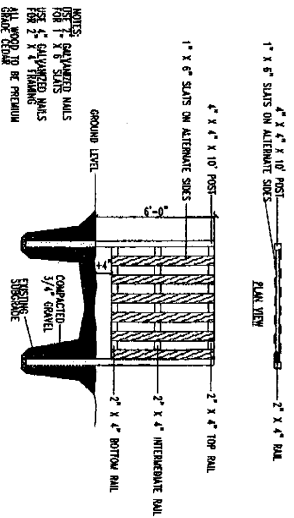

BOARD ON BOARD FENCE
SCALE: 1/4" = 1'-0"

COMMERCE BANK - WHEATON
ELEVATION PLAN
UNIVERSITY BOULEVARD & VALLEYVIEW AVENUE
WHEATON, MD (MONTGOMERY COUNTY)

BOHLER ENGINEERING, P.C.
1234 Main Street
Wheaton, MD 20840
(301) 941-7722 | Fax: (301) 941-7723 | www.bohlereng.com