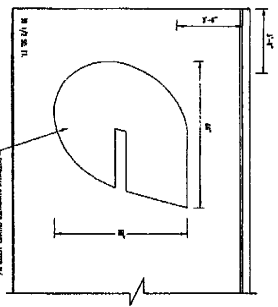

5' CHANNEL LOGO SIGN DETAIL
SCALE: 1/4" = 1'-0"